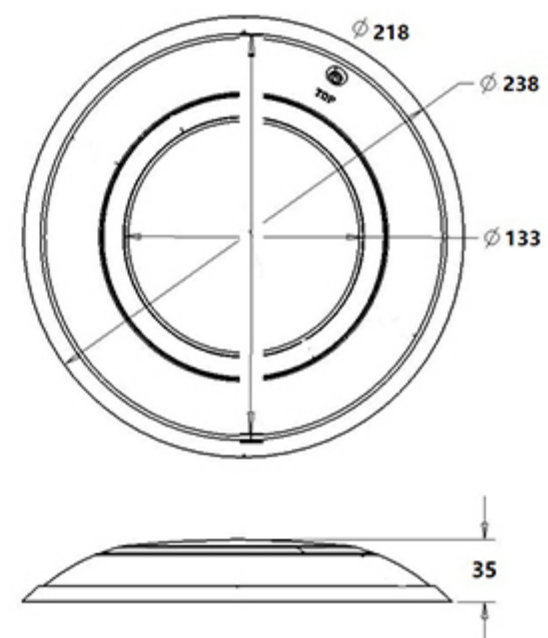

RESIN FILLED LED SURFACE MOUNTED POOL LIGHT