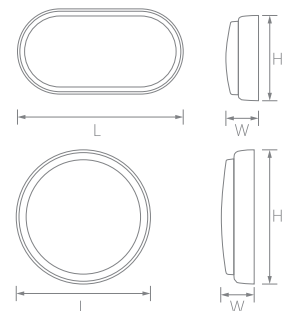

Item No.	Wattage [W]	Lumen [lm]	Material	Size [LxWxHmm]	Packing [Pcs / M ³ / KG]
BL125S	12	800	PP+PS	195x46x195	40/0.084/12
BL125S	15	1000	PP+PS	195x46x195	40/0.084/12
BL125S	18	1200	PP+PS	195x46x195	40/0.084/12
BL126S	12	800	PP+PS	210x102x46	40/0.050/9.5