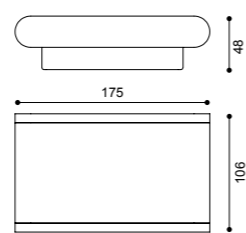

## 2912

Aluminium die-casting body  
Glass diffuser  
40pcs Everlight 2835 LED

A+

2911-A

2912-A