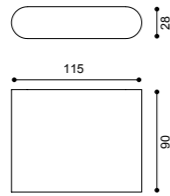

## 2911

Aluminium die-casting body  
Glass diffuser  
20pcs Everlight 2835 LED

A+

2911

2912