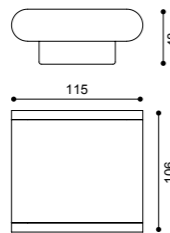

## 2912

Aluminium die-casting body  
Glass diffuser  
40pcs Everlight 2835 LED

A+

2911-A

2912-A