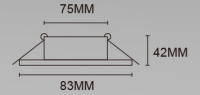

## LED DOWNLIGHT FITTING

■ WEL1216-B

■ WEL1216-S

<b>Lamp:</b> MR16 /GX5.3	<b>Material:</b> Aluminum	<b>Size:</b> 83x83 x42mm	 75x75 mm
--------------------------------	------------------------------	--------------------------------	-----------------

Item No.	Color	Material	Product size	Cut size	Lamp	Ctn No.	Ctn size
WEL1216-B	White	Aluminum	83x83x42mm	75x75mm	MR16/GX5.3	50	52x22x37.5cm
WEL1216-S	Santi Nickel	Aluminum	83x83x42mm	75x75mm	MR16/GX5.3	50	52x22x37.5cm

■ WEL95T1-B

<b>Lamp:</b> MR16 /GX5.3	<b>Material:</b> Steel	<b>Size:</b> 83x83 x62mm	 75x75 mm
--------------------------------	---------------------------	--------------------------------	-----------------

Item No.	Color	Material	Product size	Cut size	Lamp	Ctn No.	Ctn size
WEL95T1-B	White	Steel	83x83x62mm	75x75mm	MR16/GX5.3	50	50x43x20.5cm