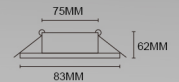

## LED DOWNLIGHT FITTING

■ WEL1216-B

■ WEL1216-S

<b>Lamp:</b> MR16 /GX5.3	<b>Material:</b> Aluminum	<b>Size:</b> 83x83 x42mm	 75x75 mm
--------------------------------	------------------------------	--------------------------------	-----------------

Item No.	Color	Material	Product size	Cut size	Lamp	Ctn No.	Ctn size
WEL1216-B	White	Aluminum	83x83x42mm	75x75mm	MR16/GX5.3	50	52x22x37.5cm
WEL1216-S	Santi Nickel	Aluminum	83x83x42mm	75x75mm	MR16/GX5.3	50	52x22x37.5cm

■ WEL95T1-B

<b>Lamp:</b> MR16 /GX5.3	<b>Material:</b> Steel	<b>Size:</b> 83x83 x62mm	 75x75 mm
--------------------------------	---------------------------	--------------------------------	-----------------

Item No.	Color	Material	Product size	Cut size	Lamp	Ctn No.	Ctn size
WEL95T1-B	White	Steel	83x83x62mm	75x75mm	MR16/GX5.3	50	50x43x20.5cm