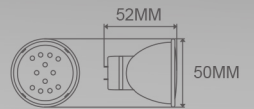

## LED BULB

■ WELMR16-7W-12V / WEL520-J

**Material:**  
Plastic  
Aluminum

**Lamp:**  
LED Bulb  
MR16

**Base:**  
MR16

Item No.	Watt	Voltage	Lumen	Material	Product size	Ctn No.	Ctn size
WELMR16-7W-12V	7W	12V	560lm	PLASTIC+ALUM	φ50x50mm	100	54x27x13.53cm
WEL520-J	5W	12V	400lm	PLASTIC+ALUM	φ50x50mm	100	54x27x13.53cm

■ WELGU10-9W

**Material:**  
Plastic  
Aluminum

**Lamp:**  
LED Bulb  
GU10

**Base:**  
GU10

Item No.	Watt	Voltage	Lumen	Material	Product size	Ctn No.	Ctn size
WELGU10-9W	9W	185-265V	630lm	PLASTIC+ALUM	φ50x50mm	100	54x27x13.53cm