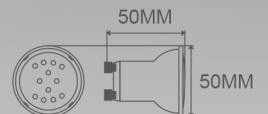

## LED BULB

■ WELMR16-7W-12V / WEL520-J

**Material:**  
Plastic  
Aluminum

**Lamp:**  
LED Bulb  
MR16

**Base:**  
MR16

Item No.	Watt	Voltage	Lumen	Material	Product size	Ctn No.	Ctn size
WELMR16-7W-12V	7W	12V	560lm	PLASTIC+ALUM	φ50x50mm	100	54x27x13.53cm
WEL520-J	5W	12V	400lm	PLASTIC+ALUM	φ50x50mm	100	54x27x13.53cm

■ WELGU10-9W

**Material:**  
Plastic  
Aluminum

**Lamp:**  
LED Bulb  
GU10

**Base:**  
GU10

Item No.	Watt	Voltage	Lumen	Material	Product size	Ctn No.	Ctn size
WELGU10-9W	9W	185-265V	630lm	PLASTIC+ALUM	φ50x50mm	100	54x27x13.53cm