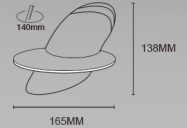

LED DOWNLIGHT FITTING

WEL-T1850

Material:
Aluminum

Size:
165x165
x138mm

Size:
140x140
mm

Item No.	Watt	Voltage	Lumen	Material	Product size	Ctn No.	Ctn size
WEL-T1850	40W	180-265V	3200lm	Aluminum	165x165x138mm	12	52.5x36.5x34.5cm

WEL847-3

Material:
Aluminum

Size:
98x
142x
175mm

Item No.	Watt	Voltage	Lumen	Material	Product size	Ctn No.	Ctn size
WEL847-3	30W	180-265V	2400lm	Aluminum	98x142x175mm	15	52x37x40.5cm