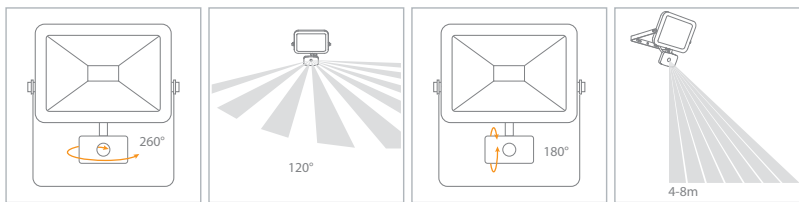

NEW

LED Floodlights

IP44

Ra≥70

PF > 0.9

90lm/w

Product Details:

Item No.	Wattage [W]	Lumen [lm]	Material	Size [LxWxHmm]	Packing [Pcs / M ³ / KG]
LG176	10	900	Alu.+PC	102x21x83	60 / 0.040 / 14.8
LG176	20	1800	Alu.+PC	128x23.6x103	40 / 0.030 / 13.4
LG176	30	2700	Alu.+PC	155x25.6x125.5	40 / 0.050 / 24.8
LG176	50	4500	Alu.+PC	206x37x166	20 / 0.040 / 18.2
LG176	100	9000	Alu.+PC	288x48.6x232	4 / 0.020 / 9.31