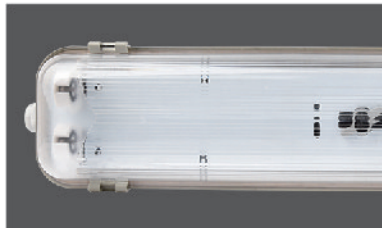

Traditional Tri-proof Fixtures

IK08

ANTI-IMPACT

IP65

CORROSION PROOF

IP68 cable gland

Product Details

3000 K 4000 K 6500 K

220-240V
≥80
>0.9
30 000
-20°+40°
120°
ECO

Item No.	Wattage [W]	Base	Material	Size [LxWxHmm]	Packing [Pcs / M³ / KG]
FF302-118	9	G13	ABS/PC+PC/PS	660x78x69	15 / 0.056 / 8
FF302-218	18	G13	ABS/PC+PC/PS	660x78x99	10 / 0.058 / 8.5
FF302-136	18	G13	ABS/PC+PC/PS	1260x78x69	12 / 0.082 / 10
FF302-236	36	G13	ABS/PC+PC/PS	1260x78x99	8 / 0.09 / 11.5
FF302-158	24	G13	ABS/PC+PC/PS	1560x78x69	12 / 0.1 / 13
FF302-258	48	G13	ABS/PC+PC/PS	1560x78x99	8 / 0.11 / 13.5