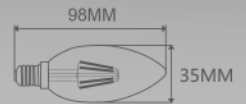

LED FILAMENT BULB

■ WEL650 / WELLB-FC35-E14-5W-C

| | | |
|------------------|-------------------|--------------|
| Material: | Lamp: | Base: |
| Glass | Filament Bulb C35 | E14 |

| Item No. | Watt | Voltage | Lumen | Material | Product size | Ctn No. | Ctn size |
|---------------------|------|----------|-------|----------|--------------|---------|--------------|
| WEL650-J | 4W | 220-240V | 400lm | Glass | φ35x98mm | 100 | 38x20x23.5cm |
| WEL650-B | 4W | 220-240V | 400lm | Glass | φ35x98mm | 100 | 38x20x23.5cm |
| WELLB-FC35-E14-5W-C | 5W | 220-240V | 600lm | Glass | φ35x98mm | 100 | 38x20x23.5cm |

■ WELFC35

DIMMABLE

| | | |
|------------------|-------------------|--------------|
| Material: | Lamp: | Base: |
| Glass | Filament Bulb C35 | E14 |

| Item No. | Watt | Voltage | Lumen | Material | Product size | Ctn No. | Ctn size |
|----------|------|----------|-------|----------|--------------|---------|--------------|
| WELFC35 | 4W | 220-240V | 360lm | Glass | φ35x98mm | 100 | 38x20x23.5cm |