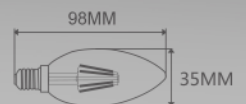

LED FILAMENT BULB

■ WEL650 / WELLB-FC35-E14-5W-C

| | | |
|------------------|-------------------|--------------|
| Material: | Lamp: | Base: |
| Glass | Filament Bulb C35 | E14 |

| Item No. | Watt | Voltage | Lumen | Material | Product size | Ctn No. | Ctn size |
|---------------------|------|----------|-------|----------|--------------|---------|--------------|
| WEL650-J | 4W | 220-240V | 400lm | Glass | φ35x98mm | 100 | 38x20x23.5cm |
| WEL650-B | 4W | 220-240V | 400lm | Glass | φ35x98mm | 100 | 38x20x23.5cm |
| WELLB-FC35-E14-5W-C | 5W | 220-240V | 600lm | Glass | φ35x98mm | 100 | 38x20x23.5cm |

■ WELFC35

DIMMABLE

| | | |
|------------------|-------------------|--------------|
| Material: | Lamp: | Base: |
| Glass | Filament Bulb C35 | E14 |

| Item No. | Watt | Voltage | Lumen | Material | Product size | Ctn No. | Ctn size |
|----------|------|----------|-------|----------|--------------|---------|--------------|
| WELFC35 | 4W | 220-240V | 360lm | Glass | φ35x98mm | 100 | 38x20x23.5cm |