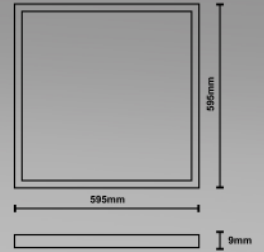

LED PANEL

■ WELLP-6060

Item No.	Material	Product size	Voltage	Ra	Lumen	Ctn No.	Ctn size
WELLP-6060-48W	PS+Aluminum	595x595x9mm	185-265V	80	3840	5	63.5x22.5x67cm
WELLP-6060-60W	PS+Aluminum	595x595x9mm	185-265V	80	4800	5	63.5x22.5x67cm