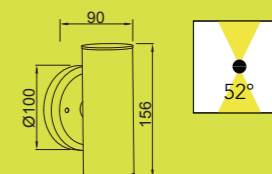

LUCA

wall

Small and straightforward Up & Down light in brushed stainless steel. Limited distance from the surface. Round & square version.

5510805001
ST5108-LED-3K

CLASS I CE
IP44
LED 18W
1000 Lumen
Stainless Steel

5002301001
ST033023-3K

CLASS I CE
IP44
LED 11W
600 Lumen
Stainless Steel

5510805001

SPECIFICATIONS

Design and finishing

Diffusor	Clear PC
Material	Stainless Steel
Colour	Stainless Steel

Technical specifications

Light source	LED SEOUL 3030
Colour Temp.	3000K
Power	18W
IP index	IP44
Output	1000LM

Packing

Unit box	11*10*16.5cm
N.W./G.W.	5.60kg/6.60kg
Export carton	42*18*34.5cm
PCS/CTN	12

Product size(mm)