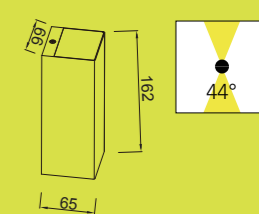

LUCA

wall

Small and straightforward Up & Down light in brushed stainless steel. Limited distance from the surface. Round & square version.

5510805001
ST5108-LED-3K

CLASS I CE
IP44
LED 18W
1000 Lumen
Stainless Steel

5002301001
ST033023-3K

CLASS I CE
IP44
LED 11W
600 Lumen
Stainless Steel

5510805001

SPECIFICATIONS

Design and finishing

Diffusor	Clear PC
Material	Stainless Steel
Colour	Stainless Steel

Technical specifications

Light source	LED SEOUL 3030
Colour Temp.	3000K
Power	18W
IP index	IP44
Output	1000LM

Packing

Unit box	11*10*16.5cm
N.W./G.W.	5.60kg/6.60kg
Export carton	42*18*34.5cm
PCS/CTN	12

Product size(mm)