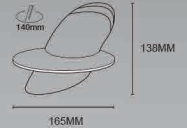

CEILING LAMP FITTING

■ WELT1850

Material: Aluminum	Size: 140x138 x165mm	 140x140 mm
------------------------------	-----------------------------------	--

Item No.	Color	Material	Product size	Cut size	Ctn No.	Ctn size
WELT1850	White	Aluminum	140x138x165mm	140x140mm	12	52.5x36.5x34.5cm

■ WEL847-3

Material: Aluminum	Size: 98x 142x 175mm
------------------------------	--------------------------------------

Item No.	Color	Material	Product size	Ctn No.	Ctn size
WEL847-3	Black	Aluminum	98x142x175mm	15	52x37x40.5cm