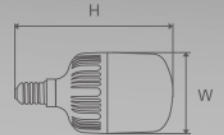

LED BULB

■ WELT100-30W-E27 / WELT140-50W-E27

Material:
Plastic
Aluminum

Lamp:
LED Bulb
T100

Base:
E27

Item No.	Watt	Voltage	Lumen	Material	Product size	Ctn No.	Ctn size
WELT100-30W-E27	30W	185-265V	2400lm	PLASTIC+ALUM	φ100x174mm	50	53x52x28.5cm
WELT100-50W-E27	50W	185-265V	4000lm	PLASTIC+ALUM	φ140x245mm	20	73x30x53.5cm

■ WELG9-5W

Material:
Plastic
Aluminum

Lamp:
LED Bulb
G9

Base:
G9

Item No.	Watt	Voltage	Lumen	Material	Product size	Ctn No.	Ctn size
WELG9-5W	5W	220-240V	400lm	PC+CERAMIC	φ15x55mm	500	61x24x15cm