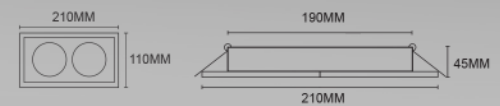

LED DOWNLIGHT FITTING

■ WELC078-30W

Material:

Aluminum

Size:

225x
60mm

195mm

Item No.	Color	Material	Product size	Cut size	Ctn No.	Ctn size
WELC078-30W-B	White	Aluminum	ø 225x60mm	ø 195mm	20	68x29.5x46cm

■ WEL410-2-B

■ WEL410-2-N

Lamp:

MR16
/GU10

Material:

Aluminum

Size:

210x
110x
45mm

190x
90mm

Item No.	Color	Material	Product size	Cut size	Lamp	Ctn No.	Ctn size
WEL410-2-B	White	Aluminum	210x110x45mm	190x90mm	MR16/GU10	20	47x32.5x30.5cm
WEL410-2-N	Black	Aluminum	210x110x45mm	190x90mm	MR16/GU10	20	47x32.5x30.5cm