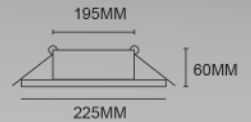

LED DOWNLIGHT FITTING

■ WELC078-30W

Material:

Aluminum

Size:

225x
60mm

195mm

Item No.	Color	Material	Product size	Cut size	Ctn No.	Ctn size
WELC078-30W-B	White	Aluminum	ø 225x60mm	ø 195mm	20	68x29.5x46cm

■ WEL410-2-B

■ WEL410-2-N

Lamp:

MR16
/GU10

Material:

Aluminum

Size:

210x
110x
45mm

190x
90mm

Item No.	Color	Material	Product size	Cut size	Lamp	Ctn No.	Ctn size
WEL410-2-B	White	Aluminum	210x110x45mm	190x90mm	MR16/GU10	20	47x32.5x30.5cm
WEL410-2-N	Black	Aluminum	210x110x45mm	190x90mm	MR16/GU10	20	47x32.5x30.5cm