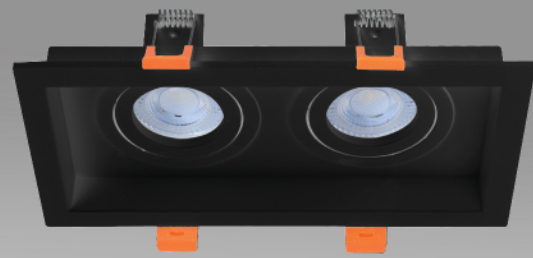

LED DOWNLIGHT FITTING

■ WELC078-30W

Material:

Aluminum

Size:

225x
60mm

195mm

Item No.	Color	Material	Product size	Cut size	Ctn No.	Ctn size
WELC078-30W-B	White	Aluminum	ø 225x60mm	ø 195mm	20	68x29.5x46cm

■ WEL410-2-B

■ WEL410-2-N

Lamp:

MR16
/GU10

Material:

Aluminum

Size:

210x
110x
45mm

190x
90mm

Item No.	Color	Material	Product size	Cut size	Lamp	Ctn No.	Ctn size
WEL410-2-B	White	Aluminum	210x110x45mm	190x90mm	MR16/GU10	20	47x32.5x30.5cm
WEL410-2-N	Black	Aluminum	210x110x45mm	190x90mm	MR16/GU10	20	47x32.5x30.5cm