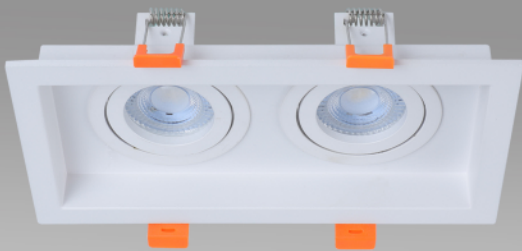

LED DOWNLIGHT FITTING

■ WELC078-30W

Material:

Aluminum

Size:

225x
60mm

195mm

Item No.	Color	Material	Product size	Cut size	Ctn No.	Ctn size
WELC078-30W-B	White	Aluminum	ø 225x60mm	ø 195mm	20	68x29.5x46cm

■ WEL410-2-B

■ WEL410-2-N

Lamp:

MR16
/GU10

Material:

Aluminum

Size:

210x
110x
45mm

190x
90mm

Item No.	Color	Material	Product size	Cut size	Lamp	Ctn No.	Ctn size
WEL410-2-B	White	Aluminum	210x110x45mm	190x90mm	MR16/GU10	20	47x32.5x30.5cm
WEL410-2-N	Black	Aluminum	210x110x45mm	190x90mm	MR16/GU10	20	47x32.5x30.5cm