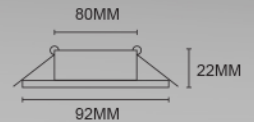

## LED DOWNLIGHT FITTING

■ WEL92A1-B

■ WEL92A1-AL

<b>Lamp:</b> MR16 /GU10	<b>Material:</b> Aluminum	<b>Size:</b> 92x 22mm	 80mm
----------------------------	------------------------------	--------------------------	---

Item No.	Color	Material	Product size	Cut size	Lamp	Ctn No.	Ctn size
WEL92A1-B	White	Aluminum	ø 92x22mm	ø 80mm	MR16/GU10	100	57x22x46cm
WEL92A1-AL	Brushed aluminum	Aluminum	ø 92x22mm	ø 80mm	MR16/GU10	100	57x22x46cm

■ WEL79B01-AL-B

■ WEL79B01-AL

<b>Lamp:</b> MR16 /GU10	<b>Material:</b> Aluminum	<b>Size:</b> 79x 24mm	 68mm
----------------------------	------------------------------	--------------------------	---

Item No.	Color	Material	Product size	Cut size	Lamp	Ctn No.	Ctn size
WEL79B01-AL-B	White	Aluminum	ø 79x24mm	ø 68mm	MR16/GU10	100	49.5x20.5x40cm
WEL79B01-AL	Brushed aluminum	Aluminum	ø 79x24mm	ø 68mm	MR16/GU10	100	49.5x20.5x40cm