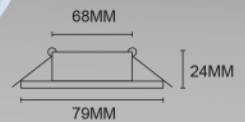

## LED DOWNLIGHT FITTING

■ WEL92A1-B

■ WEL92A1-AL

<b>Lamp:</b> MR16 /GU10	<b>Material:</b> Aluminum	<b>Size:</b> 92x 22mm	 80mm
----------------------------	------------------------------	--------------------------	---

Item No.	Color	Material	Product size	Cut size	Lamp	Ctn No.	Ctn size
WEL92A1-B	White	Aluminum	ø 92x22mm	ø 80mm	MR16/GU10	100	57x22x46cm
WEL92A1-AL	Brushed aluminum	Aluminum	ø 92x22mm	ø 80mm	MR16/GU10	100	57x22x46cm

■ WEL79B01-AL-B

■ WEL79B01-AL

<b>Lamp:</b> MR16 /GU10	<b>Material:</b> Aluminum	<b>Size:</b> 79x 24mm	 68mm
----------------------------	------------------------------	--------------------------	---

Item No.	Color	Material	Product size	Cut size	Lamp	Ctn No.	Ctn size
WEL79B01-AL-B	White	Aluminum	ø 79x24mm	ø 68mm	MR16/GU10	100	49.5x20.5x40cm
WEL79B01-AL	Brushed aluminum	Aluminum	ø 79x24mm	ø 68mm	MR16/GU10	100	49.5x20.5x40cm