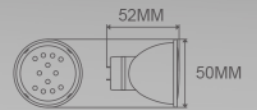

LED BULB

■ WELMR16-7W-12V / WEL520-J

Material:
Plastic
Aluminum

Lamp:
LED Bulb
MR16

Base:
MR16

Item No.	Watt	Voltage	Lumen	Material	Product size	Ctn No.	Ctn size
WELMR16-7W-12V	7W	12V	560lm	PLASTIC+ALUM	φ50x50mm	100	54x27x13.53cm
WEL520-J	5W	12V	400lm	PLASTIC+ALUM	φ50x50mm	100	54x27x13.53cm

■ WELGU10-9W

Material:
Plastic
Aluminum

Lamp:
LED Bulb
GU10

Base:
GU10

Item No.	Watt	Voltage	Lumen	Material	Product size	Ctn No.	Ctn size
WELGU10-9W	9W	185-265V	630lm	PLASTIC+ALUM	φ50x50mm	100	54x27x13.53cm