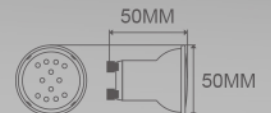

LED BULB

■ WELMR16-7W-12V / WEL520-J

Material:
Plastic
Aluminum

Lamp:
LED Bulb
MR16

Base:
MR16

Item No.	Watt	Voltage	Lumen	Material	Product size	Ctn No.	Ctn size
WELMR16-7W-12V	7W	12V	560lm	PLASTIC+ALUM	φ50x50mm	100	54x27x13.53cm
WEL520-J	5W	12V	400lm	PLASTIC+ALUM	φ50x50mm	100	54x27x13.53cm

■ WELGU10-9W

Material:
Plastic
Aluminum

Lamp:
LED Bulb
GU10

Base:
GU10

Item No.	Watt	Voltage	Lumen	Material	Product size	Ctn No.	Ctn size
WELGU10-9W	9W	185-265V	630lm	PLASTIC+ALUM	φ50x50mm	100	54x27x13.53cm