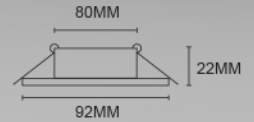

LED DOWNLIGHT FITTING

■ WEL92A1-B

■ WEL92A1-AL

Lamp: MR16 /GU10	Material: Aluminum	Size: 92x 22mm	 80mm
----------------------------	------------------------------	--------------------------	---

Item No.	Color	Material	Product size	Cut size	Lamp	Ctn No.	Ctn size
WEL92A1-B	White	Aluminum	ø 92x22mm	ø 80mm	MR16/GU10	100	57x22x46cm
WEL92A1-AL	Brushed aluminum	Aluminum	ø 92x22mm	ø 80mm	MR16/GU10	100	57x22x46cm

■ WEL79B01-AL-B

■ WEL79B01-AL

Lamp: MR16 /GU10	Material: Aluminum	Size: 79x 24mm	 68mm
----------------------------	------------------------------	--------------------------	---

Item No.	Color	Material	Product size	Cut size	Lamp	Ctn No.	Ctn size
WEL79B01-AL-B	White	Aluminum	ø 79x24mm	ø 68mm	MR16/GU10	100	49.5x20.5x40cm
WEL79B01-AL	Brushed aluminum	Aluminum	ø 79x24mm	ø 68mm	MR16/GU10	100	49.5x20.5x40cm