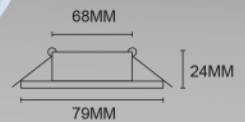

LED DOWNLIGHT FITTING

■ WEL92A1-B

■ WEL92A1-AL

Lamp: MR16 /GU10	Material: Aluminum	Size: 92x 22mm	 80mm
----------------------------	------------------------------	--------------------------	---

Item No.	Color	Material	Product size	Cut size	Lamp	Ctn No.	Ctn size
WEL92A1-B	White	Aluminum	ø 92x22mm	ø 80mm	MR16/GU10	100	57x22x46cm
WEL92A1-AL	Brushed aluminum	Aluminum	ø 92x22mm	ø 80mm	MR16/GU10	100	57x22x46cm

■ WEL79B01-AL-B

■ WEL79B01-AL

Lamp: MR16 /GU10	Material: Aluminum	Size: 79x 24mm	 68mm
----------------------------	------------------------------	--------------------------	---

Item No.	Color	Material	Product size	Cut size	Lamp	Ctn No.	Ctn size
WEL79B01-AL-B	White	Aluminum	ø 79x24mm	ø 68mm	MR16/GU10	100	49.5x20.5x40cm
WEL79B01-AL	Brushed aluminum	Aluminum	ø 79x24mm	ø 68mm	MR16/GU10	100	49.5x20.5x40cm