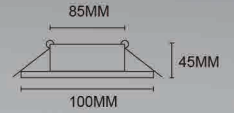

## CEILING LAMP FITTING

■ WEL410-N

<b>Lamp:</b> MR16 /GX5.3	<b>Material:</b> Aluminum	<b>Size:</b> 100x100 x45mm	 85x85 mm
--------------------------------	------------------------------	----------------------------------	-----------------

Item No.	Color	Material	Product size	Cut size	Lamp	Ctn No.	Ctn size
WEL410-N	Black	Aluminum	100x100x45mm	85x85mm	MR16/GX5.3	50	55.5x32.5x28.5cm

■ WEL1226-B

<b>Lamp:</b> MR16 /GX5.3	<b>Material:</b> Aluminum	<b>Size:</b> 85x85 x45mm	 75x75 mm
--------------------------------	------------------------------	--------------------------------	-----------------

Item No.	Color	Material	Product size	Cut size	Lamp	Ctn No.	Ctn size
WEL1226-B	White	Aluminum	85x85x45mm	75x75mm	MR16/GX5.3	50	52x22x37.5cm