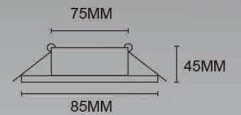

## CEILING LAMP FITTING

■ WEL410-N

<b>Lamp:</b> MR16 /GX5.3	<b>Material:</b> Aluminum	<b>Size:</b> 100x100 x45mm	 85x85 mm
--------------------------------	------------------------------	----------------------------------	-----------------

Item No.	Color	Material	Product size	Cut size	Lamp	Ctn No.	Ctn size
WEL410-N	Black	Aluminum	100x100x45mm	85x85mm	MR16/GX5.3	50	55.5x32.5x28.5cm

■ WEL1226-B

<b>Lamp:</b> MR16 /GX5.3	<b>Material:</b> Aluminum	<b>Size:</b> 85x85 x45mm	 75x75 mm
--------------------------------	------------------------------	--------------------------------	-----------------

Item No.	Color	Material	Product size	Cut size	Lamp	Ctn No.	Ctn size
WEL1226-B	White	Aluminum	85x85x45mm	75x75mm	MR16/GX5.3	50	52x22x37.5cm