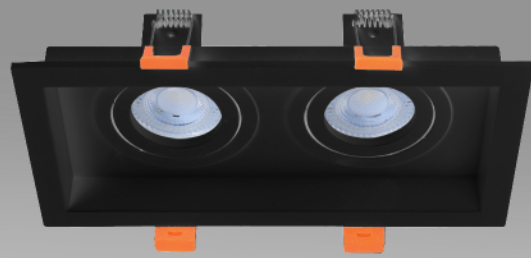

## LED DOWNLIGHT FITTING

■ WELC078-30W

Material:

Aluminum

Size:

225x  
60mm

195mm

Item No.	Color	Material	Product size	Cut size	Ctn No.	Ctn size
WELC078-30W-B	White	Aluminum	∅ 225x60mm	∅ 195mm	20	68x29.5x46cm

■ WEL410-2-B

■ WEL410-2-N

Lamp:

MR16  
/GU10

Material:

Aluminum

Size:

210x  
110x  
45mm

190x  
90mm

Item No.	Color	Material	Product size	Cut size	Lamp	Ctn No.	Ctn size
WEL410-2-B	White	Aluminum	210x110x45mm	190x90mm	MR16/GU10	20	47x32.5x30.5cm
WEL410-2-N	Black	Aluminum	210x110x45mm	190x90mm	MR16/GU10	20	47x32.5x30.5cm