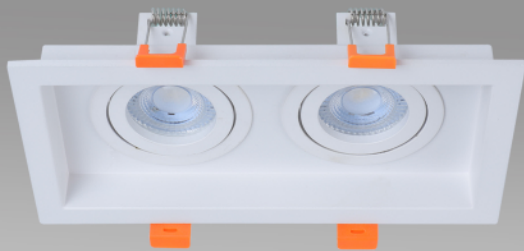

## LED DOWNLIGHT FITTING

■ WELC078-30W

Material:

Aluminum

Size:

225x  
60mm

195mm

Item No.	Color	Material	Product size	Cut size	Ctn No.	Ctn size
WELC078-30W-B	White	Aluminum	∅ 225x60mm	∅ 195mm	20	68x29.5x46cm

■ WEL410-2-B

■ WEL410-2-N

Lamp:

MR16  
/GU10

Material:

Aluminum

Size:

210x  
110x  
45mm

190x  
90mm

Item No.	Color	Material	Product size	Cut size	Lamp	Ctn No.	Ctn size
WEL410-2-B	White	Aluminum	210x110x45mm	190x90mm	MR16/GU10	20	47x32.5x30.5cm
WEL410-2-N	Black	Aluminum	210x110x45mm	190x90mm	MR16/GU10	20	47x32.5x30.5cm