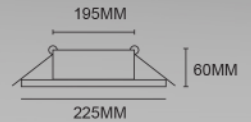

## LED DOWNLIGHT FITTING

■ WELC078-30W

Material:

Aluminum

Size:

225x  
60mm

195mm

Item No.	Color	Material	Product size	Cut size	Ctn No.	Ctn size
WELC078-30W-B	White	Aluminum	∅ 225x60mm	∅ 195mm	20	68x29.5x46cm

■ WEL410-2-B

■ WEL410-2-N

Lamp:

MR16  
/GU10

Material:

Aluminum

Size:

210x  
110x  
45mm

190x  
90mm

Item No.	Color	Material	Product size	Cut size	Lamp	Ctn No.	Ctn size
WEL410-2-B	White	Aluminum	210x110x45mm	190x90mm	MR16/GU10	20	47x32.5x30.5cm
WEL410-2-N	Black	Aluminum	210x110x45mm	190x90mm	MR16/GU10	20	47x32.5x30.5cm