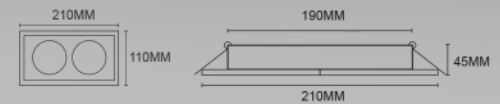

## LED DOWNLIGHT FITTING

■ WELC078-30W

Material:

Aluminum

Size:

225x  
60mm

195mm

Item No.	Color	Material	Product size	Cut size	Ctn No.	Ctn size
WELC078-30W-B	White	Aluminum	∅ 225x60mm	∅ 195mm	20	68x29.5x46cm

■ WEL410-2-B

■ WEL410-2-N

Lamp:

MR16  
/GU10

Material:

Aluminum

Size:

210x  
110x  
45mm

190x  
90mm

Item No.	Color	Material	Product size	Cut size	Lamp	Ctn No.	Ctn size
WEL410-2-B	White	Aluminum	210x110x45mm	190x90mm	MR16/GU10	20	47x32.5x30.5cm
WEL410-2-N	Black	Aluminum	210x110x45mm	190x90mm	MR16/GU10	20	47x32.5x30.5cm