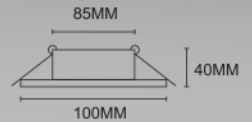

LED DOWNLIGHT FITTING

WEL409H-B

Lamp: MR16 /GU10	Material: Aluminum	Size: 100x 40mm	 85mm
-------------------------------	------------------------------	------------------------------	---

Item No.	Color	Material	Product size	Cut size	Lamp	Ctn No.	Ctn size
WEL409H-B	White	Aluminum	∅100x40mm	∅ 85mm	MR16/GU10	100	61x27x50cm

WEL92D1-AL

Lamp: MR16 /GU10	Material: Aluminum	Size: 92x 21mm	 80mm
-------------------------------	------------------------------	-----------------------------	---

Item No.	Color	Material	Product size	Cut size	Lamp	Ctn No.	Ctn size
WEL92D1-AL	Brushed aluminum	Aluminum	∅92x21mm	∅ 80mm	MR16/GU10	100	67x22x40cm