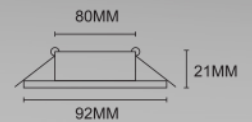

LED DOWNLIGHT FITTING

WEL409H-B

Lamp: MR16 /GU10	Material: Aluminum	Size: 100x 40mm	 85mm
-------------------------------	------------------------------	------------------------------	---

Item No.	Color	Material	Product size	Cut size	Lamp	Ctn No.	Ctn size
WEL409H-B	White	Aluminum	∅100x40mm	∅ 85mm	MR16/GU10	100	61x27x50cm

WEL92D1-AL

Lamp: MR16 /GU10	Material: Aluminum	Size: 92x 21mm	 80mm
-------------------------------	------------------------------	-----------------------------	---

Item No.	Color	Material	Product size	Cut size	Lamp	Ctn No.	Ctn size
WEL92D1-AL	Brushed aluminum	Aluminum	∅92x21mm	∅ 80mm	MR16/GU10	100	67x22x40cm