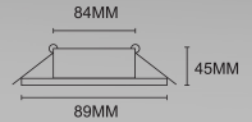

LED DOWNLIGHT FITTING

■ WEL403G-B

■ WEL403G-N

Lamp: MR16 /GU10	Material: Aluminum	Size: 92x 43mm	Ø 88mm
----------------------------	------------------------------	--------------------------	------------------

Item No.	Color	Material	Product size	Cut size	Lamp	Ctn No.	Ctn size
WEL403G-B	White	Aluminum	92x43mm	Ø 88mm	MR16/GU10	50	58x35x25cm
WEL403G-N	Black	Aluminum	92x43mm	Ø 88mm	MR16/GU10	50	58x35x25cm

■ WEL404G-B

■ WEL404G-N

Lamp: MR16 /GU10	Material: Aluminum	Size: 89x 45mm	Ø 84mm
----------------------------	------------------------------	--------------------------	------------------

Item No.	Color	Material	Product size	Cut size	Lamp	Ctn No.	Ctn size
WEL404G-B	White	Aluminum	89x45mm	Ø 84mm	MR16/GU10	50	63x35x21cm
WEL404G-N	Black	Aluminum	89x45mm	Ø 84mm	MR16/GU10	50	63x35x21cm