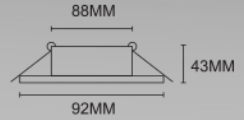

LED DOWNLIGHT FITTING

■ WEL403G-B

■ WEL403G-N

Lamp: MR16 /GU10	Material: Aluminum	Size: 92x 43mm	Ø 88mm
----------------------------	------------------------------	--------------------------	------------------

Item No.	Color	Material	Product size	Cut size	Lamp	Ctn No.	Ctn size
WEL403G-B	White	Aluminum	92x43mm	Ø 88mm	MR16/GU10	50	58x35x25cm
WEL403G-N	Black	Aluminum	92x43mm	Ø 88mm	MR16/GU10	50	58x35x25cm

■ WEL404G-B

■ WEL404G-N

Lamp: MR16 /GU10	Material: Aluminum	Size: 89x 45mm	Ø 84mm
----------------------------	------------------------------	--------------------------	------------------

Item No.	Color	Material	Product size	Cut size	Lamp	Ctn No.	Ctn size
WEL404G-B	White	Aluminum	89x45mm	Ø 84mm	MR16/GU10	50	63x35x21cm
WEL404G-N	Black	Aluminum	89x45mm	Ø 84mm	MR16/GU10	50	63x35x21cm