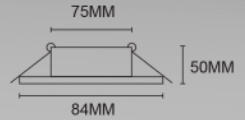

## LED DOWNLIGHT FITTING

■ WEL1218-B

■ WEL1218-S

<b>Lamp:</b> MR16 /GU10	<b>Material:</b> Aluminum Glass	<b>Size:</b> 84x 50mm	$\varnothing$ 75mm
----------------------------	------------------------------------	--------------------------	-----------------------

Item No.	Color	Material	Product size	Cut size	Lamp	Ctn No.	Ctn size
WEL1218-B	White	Aluminum+glass	ø 84x50mm	ø 75mm	MR16/GU10	50	44.5x37x19cm
WEL1218-S	Brushed aluminum	Aluminum+glass	ø 84x50mm	ø 75mm	MR16/GU10	50	44.5x37x19cm

■ WEL323-B

■ WEL323-S

<b>Lamp:</b> MR16 /GU10	<b>Material:</b> Steel	<b>Size:</b> 80x 28mm	$\varnothing$ 55mm
----------------------------	---------------------------	--------------------------	-----------------------

Item No.	Color	Material	Product size	Cut size	Lamp	Ctn No.	Ctn size
WEL323-B	White	Steel	ø 80x28mm	ø 55mm	MR16/GU10	50	44.5x19.5x19cm
WEL323-S	Brushed aluminum	Steel	ø 80x28mm	ø 55mm	MR16/GU10	50	44.5x19.5x19cm