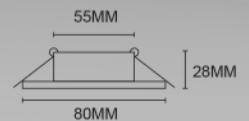

## LED DOWNLIGHT FITTING

■ WEL1218-B

■ WEL1218-S

<b>Lamp:</b> MR16 /GU10	<b>Material:</b> Aluminum Glass	<b>Size:</b> 84x 50mm	$\varnothing$ 75mm
----------------------------	------------------------------------	--------------------------	-----------------------

Item No.	Color	Material	Product size	Cut size	Lamp	Ctn No.	Ctn size
WEL1218-B	White	Aluminum+glass	ø 84x50mm	ø 75mm	MR16/GU10	50	44.5x37x19cm
WEL1218-S	Brushed aluminum	Aluminum+glass	ø 84x50mm	ø 75mm	MR16/GU10	50	44.5x37x19cm

■ WEL323-B

■ WEL323-S

<b>Lamp:</b> MR16 /GU10	<b>Material:</b> Steel	<b>Size:</b> 80x 28mm	$\varnothing$ 55mm
----------------------------	---------------------------	--------------------------	-----------------------

Item No.	Color	Material	Product size	Cut size	Lamp	Ctn No.	Ctn size
WEL323-B	White	Steel	ø 80x28mm	ø 55mm	MR16/GU10	50	44.5x19.5x19cm
WEL323-S	Brushed aluminum	Steel	ø 80x28mm	ø 55mm	MR16/GU10	50	44.5x19.5x19cm