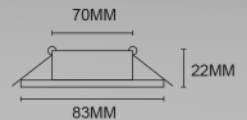

## LED DOWNLIGHT FITTING

■ WEL322-B

■ WEL322-S

<b>Lamp:</b> MR16 /GU10	<b>Material:</b> Steel	<b>Size:</b> 82x 22mm	<b>Ø</b> 70mm
----------------------------	---------------------------	--------------------------	------------------

Item No.	Color	Material	Product size	Cut size	Lamp	Ctn No.	Ctn size
WEL322-B	White	Steel	ø 82x22mm	ø 70mm	MR16/GU10	50	49.5x19.5x21cm
WEL322-S	Brushed aluminum	Steel	ø 82x22mm	ø 70mm	MR16/GU10	50	49.5x19.5x21cm

■ WEL320-B

■ WEL320-S

<b>Lamp:</b> MR16 /GU10	<b>Material:</b> Steel	<b>Size:</b> 83x 22mm	<b>Ø</b> 70mm
----------------------------	---------------------------	--------------------------	------------------

Item No.	Color	Material	Product size	Cut size	Lamp	Ctn No.	Ctn size
WEL320-B	White	Steel	83x22mm	ø 70mm	MR16/GU10	50	56x19.5x36.5cm
WEL320-S	Brushed aluminum	Steel	83x22mm	ø 70mm	MR16/GU10	50	56x19.5x36.5cm