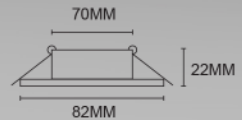

## LED DOWNLIGHT FITTING

■ WEL322-B

■ WEL322-S

<b>Lamp:</b> MR16 /GU10	<b>Material:</b> Steel	<b>Size:</b> 82x 22mm	<b>Ø</b> 70mm
----------------------------	---------------------------	--------------------------	------------------

Item No.	Color	Material	Product size	Cut size	Lamp	Ctn No.	Ctn size
WEL322-B	White	Steel	ø 82x22mm	ø 70mm	MR16/GU10	50	49.5x19.5x21cm
WEL322-S	Brushed aluminum	Steel	ø 82x22mm	ø 70mm	MR16/GU10	50	49.5x19.5x21cm

■ WEL320-B

■ WEL320-S

<b>Lamp:</b> MR16 /GU10	<b>Material:</b> Steel	<b>Size:</b> 83x 22mm	<b>Ø</b> 70mm
----------------------------	---------------------------	--------------------------	------------------

Item No.	Color	Material	Product size	Cut size	Lamp	Ctn No.	Ctn size
WEL320-B	White	Steel	83x22mm	ø 70mm	MR16/GU10	50	56x19.5x36.5cm
WEL320-S	Brushed aluminum	Steel	83x22mm	ø 70mm	MR16/GU10	50	56x19.5x36.5cm