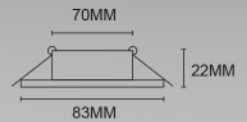

## LED DOWNLIGHT FITTING

■ WEL322-B

■ WEL322-S

<b>Lamp:</b> MR16 /GU10	<b>Material:</b> Steel	<b>Size:</b> 82x22mm	<b>Ø</b> 70mm
----------------------------	---------------------------	-------------------------	------------------

Item No.	Color	Material	Product size	Cut size	Lamp	Ctn No.	Ctn size
WEL322-B	White	Steel	ø 82x22mm	ø 70mm	MR16/GU10	50	49.5x19.5x21cm
WEL322-S	Brushed aluminum	Steel	ø 82x22mm	ø 70mm	MR16/GU10	50	49.5x19.5x21cm

■ WEL320-B

■ WEL320-S

<b>Lamp:</b> MR16 /GU10	<b>Material:</b> Steel	<b>Size:</b> 83x22mm	<b>Ø</b> 70mm
----------------------------	---------------------------	-------------------------	------------------

Item No.	Color	Material	Product size	Cut size	Lamp	Ctn No.	Ctn size
WEL320-B	White	Steel	83x22mm	ø 70mm	MR16/GU10	50	56x19.5x36.5cm
WEL320-S	Brushed aluminum	Steel	83x22mm	ø 70mm	MR16/GU10	50	56x19.5x36.5cm