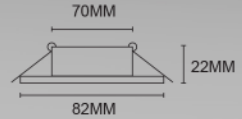

## LED DOWNLIGHT FITTING

■ WEL322-B

■ WEL322-S

<b>Lamp:</b> MR16 /GU10	<b>Material:</b> Steel	<b>Size:</b> 82x22mm	<b>Ø</b> 70mm
----------------------------	---------------------------	-------------------------	------------------

Item No.	Color	Material	Product size	Cut size	Lamp	Ctn No.	Ctn size
WEL322-B	White	Steel	ø 82x22mm	ø 70mm	MR16/GU10	50	49.5x19.5x21cm
WEL322-S	Brushed aluminum	Steel	ø 82x22mm	ø 70mm	MR16/GU10	50	49.5x19.5x21cm

■ WEL320-B

■ WEL320-S

<b>Lamp:</b> MR16 /GU10	<b>Material:</b> Steel	<b>Size:</b> 83x22mm	<b>Ø</b> 70mm
----------------------------	---------------------------	-------------------------	------------------

Item No.	Color	Material	Product size	Cut size	Lamp	Ctn No.	Ctn size
WEL320-B	White	Steel	83x22mm	ø 70mm	MR16/GU10	50	56x19.5x36.5cm
WEL320-S	Brushed aluminum	Steel	83x22mm	ø 70mm	MR16/GU10	50	56x19.5x36.5cm