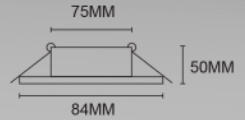

LED DOWNLIGHT FITTING

■ WEL1218-B

■ WEL1218-S

Lamp: MR16 /GU10	Material: Aluminum Glass	Size: 84x 50mm	Ø 75mm
----------------------------	------------------------------------	--------------------------	------------------

Item No.	Color	Material	Product size	Cut size	Lamp	Ctn No.	Ctn size
WEL1218-B	White	Aluminum+glass	Ø 84x50mm	Ø 75mm	MR16/GU10	50	44.5x37x19cm
WEL1218-S	Brushed aluminum	Aluminum+glass	Ø 84x50mm	Ø 75mm	MR16/GU10	50	44.5x37x19cm

■ WEL323-B

■ WEL323-S

Lamp: MR16 /GU10	Material: Steel	Size: 80x 28mm	Ø 55mm
----------------------------	---------------------------	--------------------------	------------------

Item No.	Color	Material	Product size	Cut size	Lamp	Ctn No.	Ctn size
WEL323-B	White	Steel	Ø 80x28mm	Ø 55mm	MR16/GU10	50	44.5x19.5x19cm
WEL323-S	Brushed aluminum	Steel	Ø 80x28mm	Ø 55mm	MR16/GU10	50	44.5x19.5x19cm