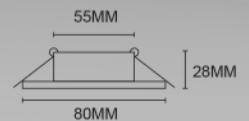

LED DOWNLIGHT FITTING

■ WEL1218-B

■ WEL1218-S

Lamp: MR16 /GU10	Material: Aluminum Glass	Size: 84x 50mm	Ø 75mm
----------------------------	------------------------------------	--------------------------	------------------

Item No.	Color	Material	Product size	Cut size	Lamp	Ctn No.	Ctn size
WEL1218-B	White	Aluminum+glass	Ø 84x50mm	Ø 75mm	MR16/GU10	50	44.5x37x19cm
WEL1218-S	Brushed aluminum	Aluminum+glass	Ø 84x50mm	Ø 75mm	MR16/GU10	50	44.5x37x19cm

■ WEL323-B

■ WEL323-S

Lamp: MR16 /GU10	Material: Steel	Size: 80x 28mm	Ø 55mm
----------------------------	---------------------------	--------------------------	------------------

Item No.	Color	Material	Product size	Cut size	Lamp	Ctn No.	Ctn size
WEL323-B	White	Steel	Ø 80x28mm	Ø 55mm	MR16/GU10	50	44.5x19.5x19cm
WEL323-S	Brushed aluminum	Steel	Ø 80x28mm	Ø 55mm	MR16/GU10	50	44.5x19.5x19cm