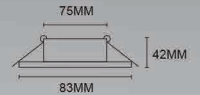

CEILING LAMP FITTING

■ WEL1216-B

Lamp: MR16 /GX5.3	Material: Aluminum	Size: 83x83 x42mm	✂ 75x75 mm
--------------------------------	------------------------------	--------------------------------	-------------------------

Item No.	Color	Material	Product size	Cut size	Lamp	Ctn No.	Ctn size
WEL1216-B	White	Aluminum	83x83x42mm	75x75mm	MR16/GX5.3	50	52x22x37.5cm

■ WEL95T1-B

Lamp: MR16 /GX5.3	Material: Steel	Size: 94x94 x70mm	✂ 80x80 mm
--------------------------------	---------------------------	--------------------------------	-------------------------

Item No.	Color	Material	Product size	Cut size	Lamp	Ctn No.	Ctn size
WEL95T1-B	White	Steel	94x94x70mm	80x80mm	MR16/GX5.3	50	50x43x20.5cm