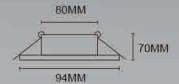

CEILING LAMP FITTING

■ WEL1216-B

Lamp: MR16 /GX5.3	Material: Aluminum	Size: 83x83 x42mm	✂ 75x75 mm
--------------------------------	------------------------------	--------------------------------	-------------------------

Item No.	Color	Material	Product size	Cut size	Lamp	Ctn No.	Ctn size
WEL1216-B	White	Aluminum	83x83x42mm	75x75mm	MR16/GX5.3	50	52x22x37.5cm

■ WEL95T1-B

Lamp: MR16 /GX5.3	Material: Steel	Size: 94x94 x70mm	✂ 80x80 mm
--------------------------------	---------------------------	--------------------------------	-------------------------

Item No.	Color	Material	Product size	Cut size	Lamp	Ctn No.	Ctn size
WEL95T1-B	White	Steel	94x94x70mm	80x80mm	MR16/GX5.3	50	50x43x20.5cm