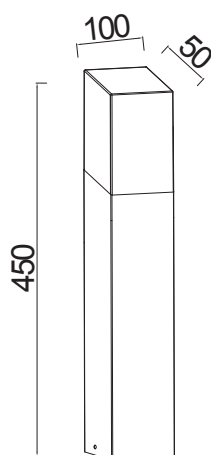

### **Technical specifications**

Light source	LED 2835
Colour Temp.	3000K
Power	8W
IP index	IP44
Output	400LM

### **Packing**

Unit box	11*6*46cm
N.W./G.W.	13.2kg/15.2kg
Export carton	47.5*25.5*34.5cm
PCS/CTN	12

### **Product size(mm)**