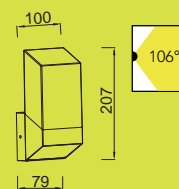

5005103001
ST031051-3K

CLASS I CE
IP44
LED 8W
500 Lumen
Stainless Steel

A+

3000K