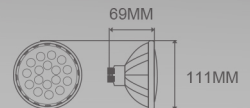

### WELPAR38-18W

**Material:**  
Plastic  
Aluminum

**Lamp:**  
LED Bulb  
PAR38

**Base:**  
E27

Item No.	Watt	Voltage	Lumen	Material	Product size	Ctn No.	Ctn size
WELPAR38-18W	18W	185-265V	1440lm	PLASTIC+ALUM	φ123x123mm	24	51.5x39x27.5cm

### WELAR111-15W

**Material:**  
Plastic  
Aluminum

**Lamp:**  
LED Bulb  
AR111

**Base:**  
GU10

Item No.	Watt	Voltage	Lumen	Material	Product size	Ctn No.	Ctn size
WELAR111-15W	15W	185-265V	1200lm	PLASTIC+ALUM	φ111x69mm	50	61x61x18cm