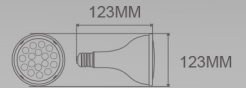

### WELPAR38-18W

**Material:**  
Plastic  
Aluminum

**Lamp:**  
LED Bulb  
PAR38

**Base:**  
E27

Item No.	Watt	Voltage	Lumen	Material	Product size	Ctn No.	Ctn size
WELPAR38-18W	18W	185-265V	1440lm	PLASTIC+ALUM	φ123x123mm	24	51.5x39x27.5cm

### WELAR111-15W

**Material:**  
Plastic  
Aluminum

**Lamp:**  
LED Bulb  
AR111

**Base:**  
GU10

Item No.	Watt	Voltage	Lumen	Material	Product size	Ctn No.	Ctn size
WELAR111-15W	15W	185-265V	1200lm	PLASTIC+ALUM	φ111x69mm	50	61x61x18cm