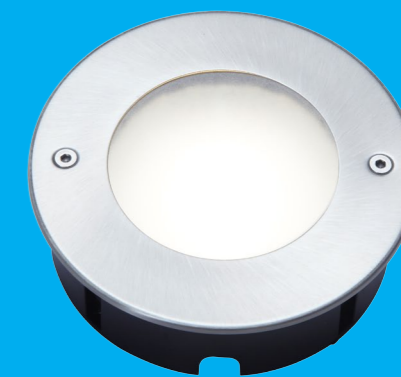

STRATA

recessed ground

Compact recessed spot with opal diffusor creates a homogenous warm white light. For your installation convenience the stainless steel ring can be mounted separately. The limited built-in height makes it very suitable for wooden outdoor terraces.

7704601012

CLASS I CE
IP67
LED 9.2W
320 Lumen
Stainless Steel

A+

3000K

7704601012

SPECIFICATIONS

Design and finishing

Diffusor	Clear Glass
Material	Heavy-duty die cast Aluminium
Colour	Gery

Technical specifications

Light source	LED SEOUL 3030
Colour Temp.	3000K
Power	9.2W
IP index	IP67
Output	320LM

Packing

Unit box	13*13*5cm
N.W./G.W.	5.80kg/7.00kg
Export carton	27.5*27.5*23cm
PCS/CTN	16

Product size(mm)