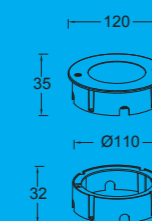

STRATA

recessed ground

Compact recessed spot with opal diffusor creates a homogenous warm white light. For your installation convenience the stainless steel ring can be mounted separately. The limited built-in height makes it very suitable for wooden outdoor terraces.

7704601012

CLASS I CE
IP67
LED 9.2W
320 Lumen
Stainless Steel

A+

3000K

7704601012

SPECIFICATIONS

Design and finishing

Diffusor	Clear Glass
Material	Heavy-duty die cast Aluminium
Colour	Gery

Technical specifications

Light source	LED SEOUL 3030
Colour Temp.	3000K
Power	9.2W
IP index	IP67
Output	320LM

Packing

Unit box	13*13*5cm
N.W./G.W.	5.80kg/7.00kg
Export carton	27.5*27.5*23cm
PCS/CTN	16

Product size(mm)