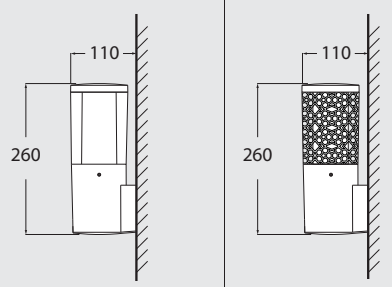

Master box: **20pcs**   Master box: **20pcs**