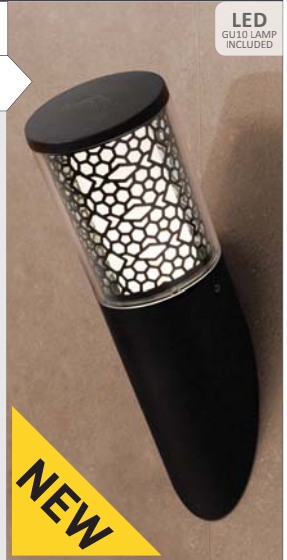

Master box: **20pcs**   Master box: **20pcs**