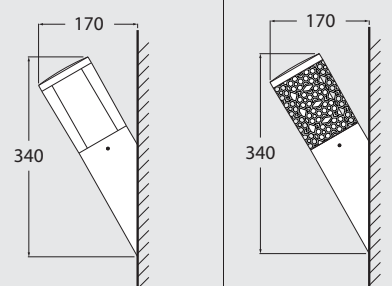

Master box: **20pcs**   Master box: **20pcs**