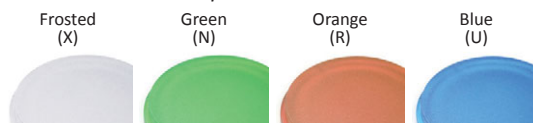

COVER with no visible screws made of shockproof resin material, UV-rays stabilized, rust and corrosion free. Ring or eyelid versions available.

COVER senza viti a vista in resina antiurto stabilizzata ai raggi UV inattaccabile da ruggine e corrosione. Disponibile nella versione ad anello o a palpebra.

DIFFUSER made of shockproof resin material (PC) complete with silicone rubber gasket to ensure high protection against external agents. Frosted or coloured versions, to get a customized ambiance.

DIFFUSORE in resina antiurto (PC) completo di guarnizione in gomma siliconica per garantire un alto livello di protezione contro gli agenti esterni. Disponibile nella versione satinata o colorata, per ottenere un'ambientazione personalizzata.

Resin **BODY** suitable for the electrical devices fixation and resin **SUPPORT FORK** to allow a fully adjustable floodlight position.

CORPO in resina predisposto per il fissaggio degli accessori elettrici e **FORCELLA** di supporto per permettere l'orientamento del proiettore.

INSTALLATION ELEMENTS:

- ROTATION DISK for surface installation.
- SPIKE for in ground installation.
- CONNECTION FITTING for double lights version.

ELEMENTI DI FISSAGGIO:

- DISCO DI ROTAZIONE per l'installazione a parete.
- PICCHETTO per l'installazione nel terreno.
- SUPPORTO per la versione a luce doppia.