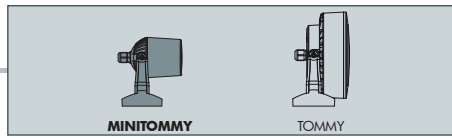

MINITOMMY

1M1.000.U1L	3,5W	1M1.000.U1R
4000K	GU10 LED LAMP INCLUDED	3000K

Pcs 30
Kg 12,6
mc 0,092

MINITOMMY SPIKE

1M1.001.U1L	3,5W	1M1.001.U1R
4000K	GU10 LED LAMP INCLUDED	3000K

Pcs 30
Kg 13,8
mc 0,092

MINITOMMY 2L

3M1.000.U2L	2x3,5W	3M1.000.U2R
4000K	2 GU10 LED LAMPS INCLUDED	3000K

Pcs 18
Kg 16,2
mc 0,092

MINITOMMY 2L SPIKE

3M1.001.U2L	2x3,5W	3M1.001.U2R
4000K	2 GU10 LED LAMPS INCLUDED	3000K

Pcs 18
Kg 17
mc 0,092