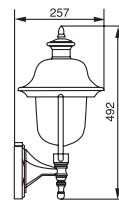

VERONA II

1037-A

Material	Diffuser	Character	Lamp
Aluminium	Clear	Class I	E27
Copper	PC	IP44	100W

1036

1037

1039

1040

1036-PIR1C