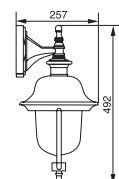

VERONA II

1037-A

Material	Diffuser	Character	Lamp
Aluminium	Clear	Class I	E27
Copper	PC	IP44	100W

1036

1037

1039

1040

1036-PIR1C