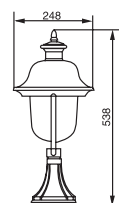

VERONA II

1037-A

Material	Diffuser	Character	Lamp
Aluminium	Clear	Class I	E27
Copper	PC	IP44	100W

1036

1037

1039

1040

1036-PIR1C