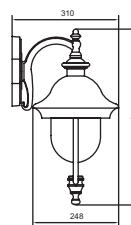

VERONA II

Material	Diffuser	Character	Lamp
Aluminium	Clear	Class I	E27
Copper	PC	IP44	100W

1037-A