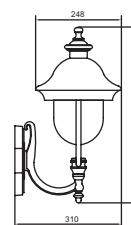

VERONA II

1037-A

Material	Diffuser	Character	Lamp
Aluminium	Clear	Class I	E27
Copper	PC	IP44	100W

1036

1037

1039

1040

1036-PIR1C