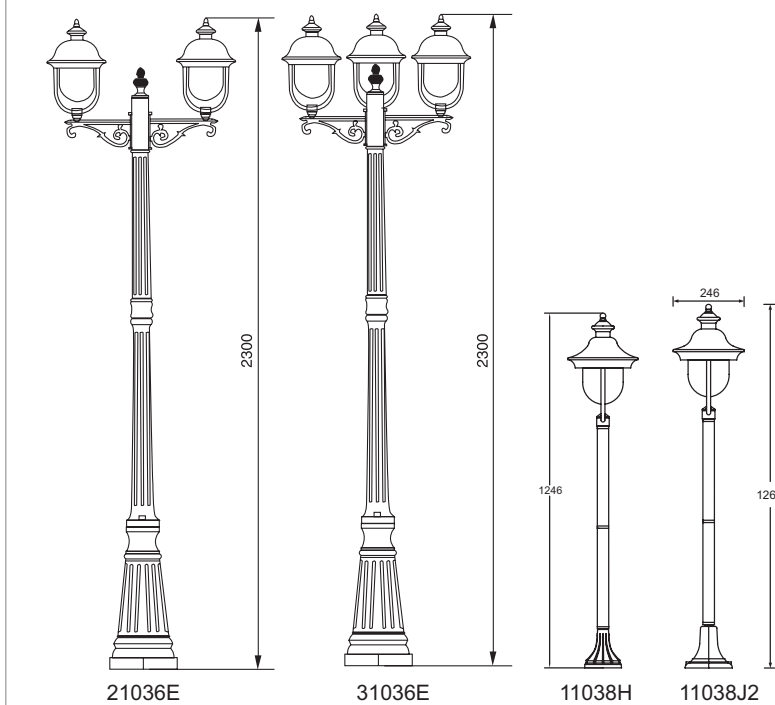

VERONA II

1037-A

Material	Diffuser	Character	Lamp
Aluminium	Clear	Class I	E27
Copper	PC	IP44	100W

1036

1037

1039

1040

1036-PIR1C