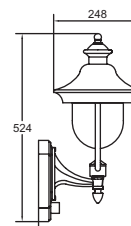

VERONA II

1037-A

Material	Diffuser	Character	Lamp
Aluminium	Clear	Class I	E27
Copper	PC	IP44	100W

1036

1037

1039

1040

1036-PIR1C