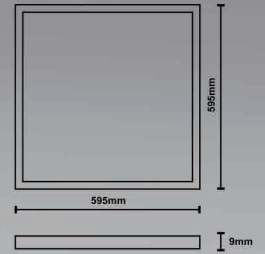

## LED PANEL

■ WELLP-6060

Item No.	Material	Product size	Voltage	Ra	Lumen	Ctn No.	Ctn size
WELLP-6060-48W	PS+Aluminum	595x595x9mm	185-265V	80	3840	5	63.5x22.5x67cm
WELLP-6060-60W	PS+Aluminum	595x595x9mm	185-265V	80	4800	5	63.5x22.5x67cm