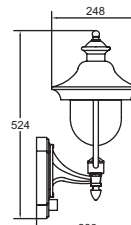

# VERONA II

1037-A

Material	Diffuser	Character	Lamp
Aluminium	Clear	Class I	E27
Copper	PC	IP44	100W

1036

1037

1039

1040

1036-PIR1C