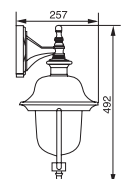

# VERONA II

1037-A

Material	Diffuser	Character	Lamp
Aluminium	Clear	Class I	E27
Copper	PC	IP44	100W

1036

1037

1039

1040

1036-PIR1C