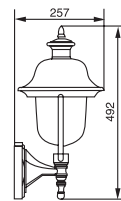

# VERONA II

1037-A

Material	Diffuser	Character	Lamp
Aluminium	Clear	Class I	E27
Copper	PC	IP44	100W

1036

1037

1039

1040

1036-PIR1C