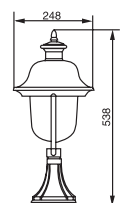

# VERONA II

1037-A

Material	Diffuser	Character	Lamp
Aluminium	Clear	Class I	E27
Copper	PC	IP44	100W

1036

1037

1039

1040

1036-PIR1C