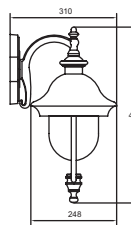

VERONA II

Material	Diffuser	Character	Lamp
Aluminium	Clear	Class I	E27
Copper	PC	IP44	100W

1037-A