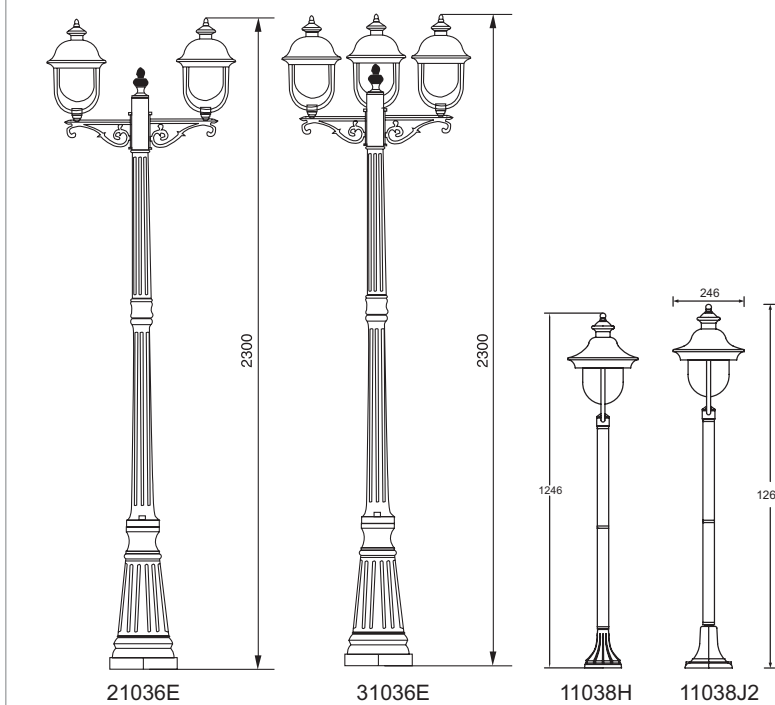

# VERONA II

1037-A

Material	Diffuser	Character	Lamp
Aluminium	Clear	Class I	E27
Copper	PC	IP44	100W

1036

1037

1039

1040

1036-PIR1C