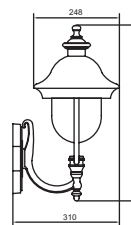

# VERONA II

1037-A

Material	Diffuser	Character	Lamp
Aluminium	Clear	Class I	E27
Copper	PC	IP44	100W

1036

1037

1039

1040

1036-PIR1C