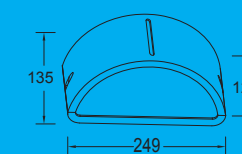

BONN

wall & ceiling

This elegant anthracite or stainless steel wall light fits in perfectly with your contemporary outdoor surrounding. It creates a perfect bi-directional light effect on your walls. The small vertical window in the front adds to the character. The traditional E27 fitting is suitable for energy saving bulbs but also for the latest LED retro-fit bulbs.

3304 gr

CLASS I 
IP54
E27 60W
Die Cast Aluminum

ST3304

CLASS II 
IP54
E27 40W
Die Cast Aluminum