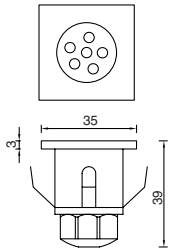

6pcs LED

Material

Stainless Steel

Diffuser

Clear/Frost
Acrylic Glass

Character

Class III
IP67

ST4146