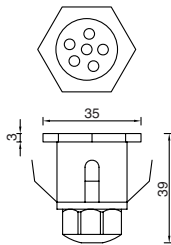

6pcs LED

Material

Stainless Steel

Diffuser

Clear/Frost
Acrylic Glass

Character

Class III
IP67

ST4147