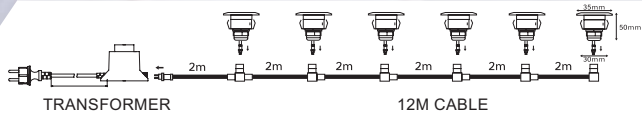

ST4144-6

6pcs LED

Material

Stainless Steel

Diffuser

Clear/Frost
Acrylic Glass

Character

Class III
IP67