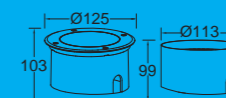

\*Adjustable lampholder

\*Adjustable lampholder

2000kgs

**7703602012**  
7037A LED

CLASS I CE  
IP67  
LED 6W  
560 Lumen  
Die Cast Aluminum  
**A+**

**7703702012**  
7037A LED

CLASS I CE  
IP67  
LED 18W  
1290 Lumen  
Die Cast Aluminum  
**A+**