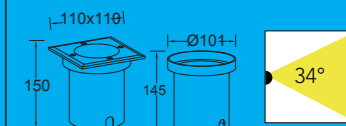

7005A/B LED

7005A/B GU10

2000kgs

7005A GU10

CLASS I CE
IP67
GU10 35W
11W CFL
Die Cast Aluminum
Stainless Steel

7005A LED

LED 5W
180 Lumen

7005B GU10

CLASS I CE
IP67
GU10 35W
11W CFL
Die Cast Aluminum
Stainless Steel

7005B LED

LED 5W
180 Lumen

7700511012

SPECIFICATIONS

Design and finishing

| | |
|----------|-------------------------------|
| Diffusor | Tempered Glass |
| Material | Heavy-duty die cast Aluminium |
| Colour | Stainless Steel |

Technical specifications

| | |
|--------------|------|
| Light source | GU10 |
| Colour Temp. | N/A |
| Power | 35W |
| IP index | IP67 |
| Output | N/A |

Packing

| | |
|---------------|----------------|
| Unit box | 11.5*11.5*16cm |
| N.W./G.W. | 7.20kg/8.90kg |
| Export carton | 48*36.5*18.5cm |
| PCS/CTN | 12 |

Product size(mm)