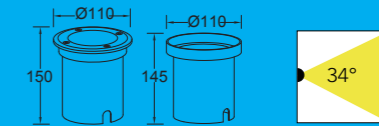

7005A/B LED

7005A/B GU10

2000kgs

7005A GU10

CLASS I CE
IP67
GU10 35W
11W CFL
Die Cast Aluminum
Stainless Steel

7005A LED

LED 5W
180 Lumen

7005B GU10

CLASS I CE
IP67
GU10 35W
11W CFL
Die Cast Aluminum
Stainless Steel

7005B LED

LED 5W
180 Lumen

7700511012

SPECIFICATIONS

Design and finishing

| | |
|----------|-------------------------------|
| Diffusor | Tempered Glass |
| Material | Heavy-duty die cast Aluminium |
| Colour | Stainless Steel |

Technical specifications

| | |
|--------------|------|
| Light source | GU10 |
| Colour Temp. | N/A |
| Power | 35W |
| IP index | IP67 |
| Output | N/A |

Packing

| | |
|---------------|----------------|
| Unit box | 11.5*11.5*16cm |
| N.W./G.W. | 7.20kg/8.90kg |
| Export carton | 48*36.5*18.5cm |
| PCS/CTN | 12 |