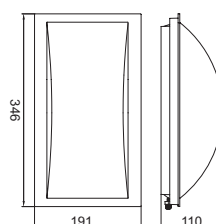

Material Aluminium

Diffuser Opal PC

Character Class I
IP65

Lamp E27
100W

G24d-3
1X26W

1847B