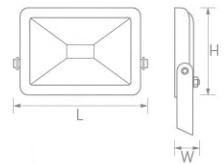

LED Floodlights

IP65

Ra≥70

PF > 0.9

Product details

High grade construction stainless steel Exquisite workmanship and high quality

Item No.	Wattage [W]	Lumen [lm]	Material	Size [LxWxHmm]	Packing [Pcs / M ³ / KG]
LG189	10	800	Alu.+Glass	120x87x23	60 / 0.025 / 12
LG189	20	1600	Alu.+Glass	135.5x108x24	40 / 0.026 / 14
LG189	30	2400	Alu.+Glass	176x136x25.5	20 / 0.022 / 10
LG189	50	4000	Alu.+Glass	210x162.8x28	10 / 0.017 / 9
LG189	70	5600	Alu.+Glass	255x198x36	10 / 0.028 / 13
LG189	100	8000	Alu.+Glass	315x233x38	5 / 0.023 / 11
LG189	150	12000	Alu.+Glass	375x280x38	5 / 0.031 / 15