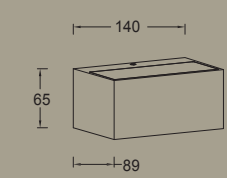

- 5189102118
- 5189102032
- 5189103118

CLASS I
IP54
LED 10.5W
500 Lumen
Die Cast Aluminium

A+

4000K