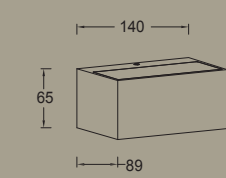

gemini

wall

Minimalistic design but great light output. This elegant "brick" light in die-cast aluminum radiates a perfect bi-directional beam. Comes in anthracite grey, white and stainless steel version.

- 5189102118
- 5189102032
- 5189103118

CLASS I
IP54
LED 10.5W
500 Lumen
Die Cast Aluminium

A+

4000K

127°

- 5189113118

CLASS I
IP54
LED 10.5W
500 Lumen
Die Cast Aluminium

A+

3000K

127°