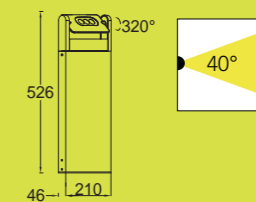

MINI LEDSPOT

bollard

This bollard is the perfect companion to light the pathways & terraces in your garden. The multidirectional heads will always direct the LED light to the desired spot.

7214603118
61465-1-526 gr

CLASS I CE
IP65
LED 9W
605 Lumen
Die Cast Aluminium

7214604118
61465-2-616 gr

CLASS I CE
IP65
LED 18W
1210 Lumen
Die Cast Aluminium