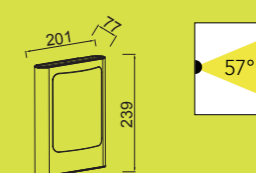

FACE

wall

Robust yet elegant stainless steel wall light, big surface diffuse warm white light radiation. Discrete position of the adjustable PIR motion sensor.

ST033071-3K

CLASS II CE
IP44
LED 13W
800 Lumen
Stainless Steel