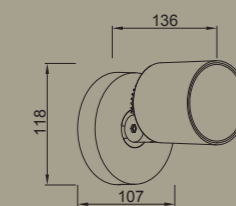

explorer

wall & spike

Elegant and compact spotlight orientable horizontally and vertically, featuring a warm white LED light beam. The separate spot-cap can be used to direct the light beam to avoid ant glare. Available in wall version and spike version with wire and plug.

6609202118

CLASS I
IP54
LED 5.3W
380 Lumen
Die Cast Aluminium

6609201118

CLASS I
IP54
LED 5.3W
380 Lumen
Die Cast Aluminium