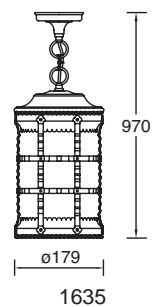

1635

1637

31631E

31631E

21631E

Material	Diffuser	Character	Lamp
Aluminium	Hammer Glass	Class I IP44	E27 Max 100W

1635

1637