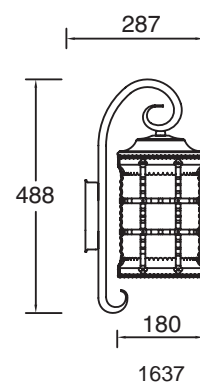

1635

1637

31631E

31631E

21631E

Material	Diffuser	Character	Lamp
Aluminium	Hammer Glass	Class I IP44	E27 Max 100W

1635

1637