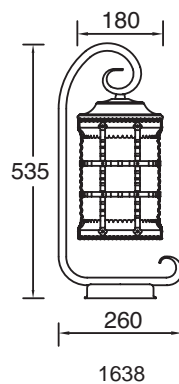

1635

1637

31631E

31631E

21631E

Material	Diffuser	Character	Lamp
Aluminium	Hammer Glass	Class I IP44	E27 Max 100W

1635

1637