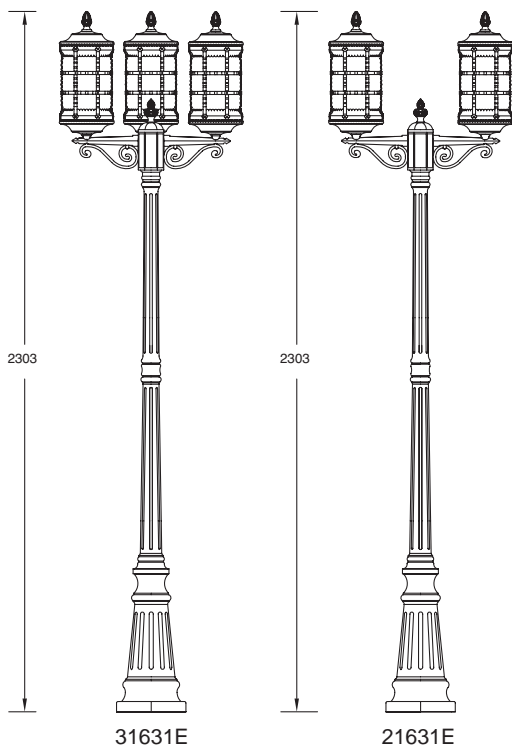

1635

1637

31631E

31631E

21631E

Material	Diffuser	Character	Lamp
Aluminium	Hammer Glass	Class I IP44	E27 Max 100W

1635

1637