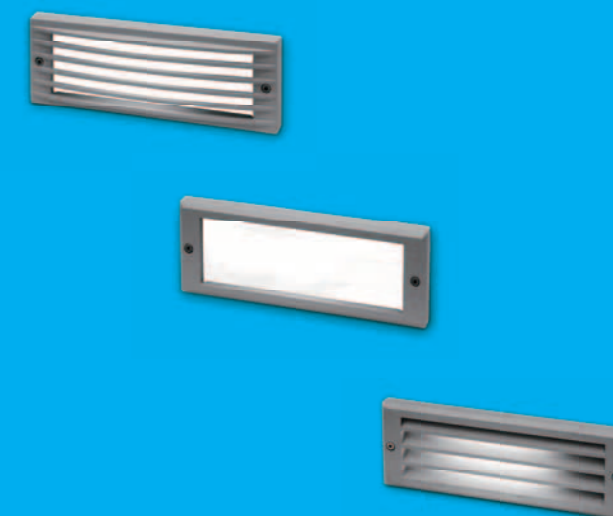

VICTORIA

recessed wall

Straight forward rectangular recessed wall light. The pre-installation of the base can be done before the finish or painting of your walls. Afterwards you only need to mount one of the three desired covers to make your project complete. The IP65 rating, protection against water jets, makes this article fully compliant for public & private projects.

1831A LED gr

CLASS I CE
IP65
LED 10W
Die Cast Aluminum
250 Lumen

A+

4000K

1831B LED gr

CLASS I CE
IP65
LED 10W
Die Cast Aluminum
460 Lumen

A+

4000K

1831C LED gr

CLASS I CE
IP54
LED 10W
Die Cast Aluminum
100 Lumen

A+

4000K