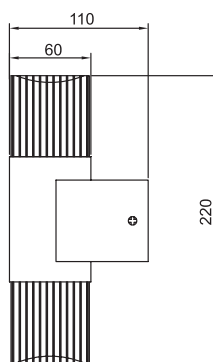

ST582

ST581

ST583-450

Material	Diffuser	Character	Lamp
Stainless Steel	Crystal glass	Class I IP44	12PCS LED

ST581

ST582

ST583-450