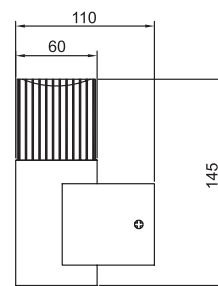

ST582

ST581

ST583-450

Material	Diffuser	Character	Lamp
Stainless Steel	Crystal glass	Class I IP44	12PCS LED

ST581

ST582

ST583-450