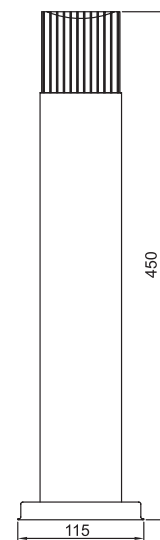

ST582

ST581

ST583-450

Material	Diffuser	Character	Lamp
Stainless Steel	Crystal glass	Class I IP44	12PCS LED

ST581

ST582

ST583-450