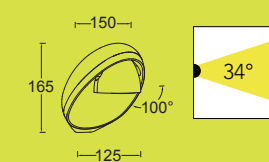

EGGO

wall

Wall light with the spot head rotating over a 100°. The multicolour feature gives this article a playful look. As an indirect light the metallic paint will function as a perfect reflector.

6160 gr

CLASS II CE
 IP54
 LED 9W
 350 Lumen
 Die Cast Aluminium

A*

4000K

5616001118

SPECIFICATIONS

Design and finishing

Diffusor	Clear Glass
Material	Heavy-duty die cast Aluminium
Colour	Grey

Technical specifications

Light source	LED CREE XPE
Colour Temp.	4000K
Power	9W
IP index	IP54
Output	350LM

Packing

Unit box	22*13.5*11.5cm
N.W./G.W.	6.10kg/7.10kg
Export carton	46*29*25cm
PCS/CTN	8

Product size(mm)

150

165

100°

125