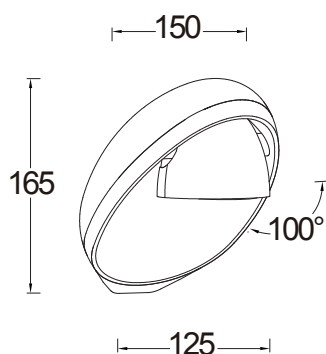

EGGO

wall

Wall light with the spot head rotating over a 100°. The multicolour feature gives this article a playful look. As an indirect light the metallic paint will function as a perfect reflector.

6160 gr

CLASS II CE
 IP54
 LED 9W
 350 Lumen
 Die Cast Aluminium

A*

4000K

5616001118

SPECIFICATIONS

Design and finishing

Diffusor	Clear Glass
Material	Heavy-duty die cast Aluminium
Colour	Grey

Technical specifications

Light source	LED CREE XPE
Colour Temp.	4000K
Power	9W
IP index	IP54
Output	350LM

Packing

Unit box	22*13.5*11.5cm
N.W./G.W.	6.10kg/7.10kg
Export carton	46*29*25cm
PCS/CTN	8

Product size(mm)

150

165

100°

125