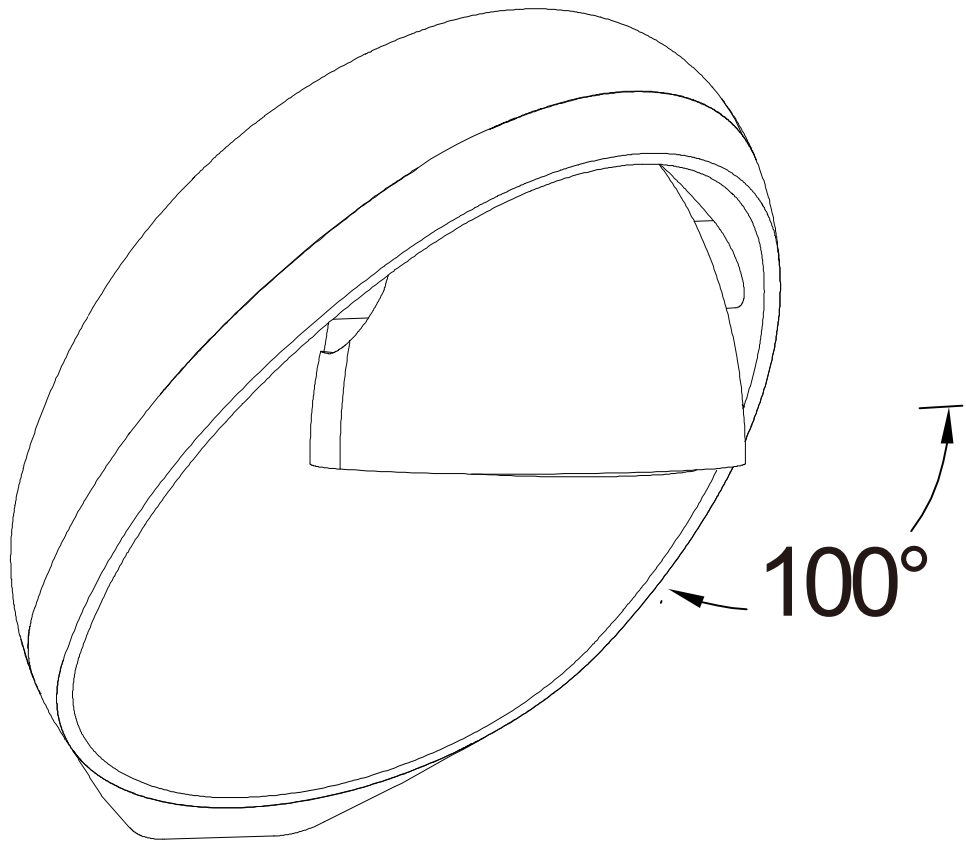

EGGO

wall

Wall light with the spot head rotating over a 100°. The multicolour feature gives this article a playful look. As an indirect light the metallic paint will function as a perfect reflector.

6160 gr

CLASS II CE
 IP54
 LED 9W
 350 Lumen
 Die Cast Aluminium

A*

4000K

5616001118

SPECIFICATIONS

Design and finishing

Diffusor	Clear Glass
Material	Heavy-duty die cast Aluminium
Colour	Grey

Technical specifications

Light source	LED CREE XPE
Colour Temp.	4000K
Power	9W
IP index	IP54
Output	350LM

Packing

Unit box	22*13.5*11.5cm
N.W./G.W.	6.10kg/7.10kg
Export carton	46*29*25cm
PCS/CTN	8

Product size(mm)

150

165

100°

125