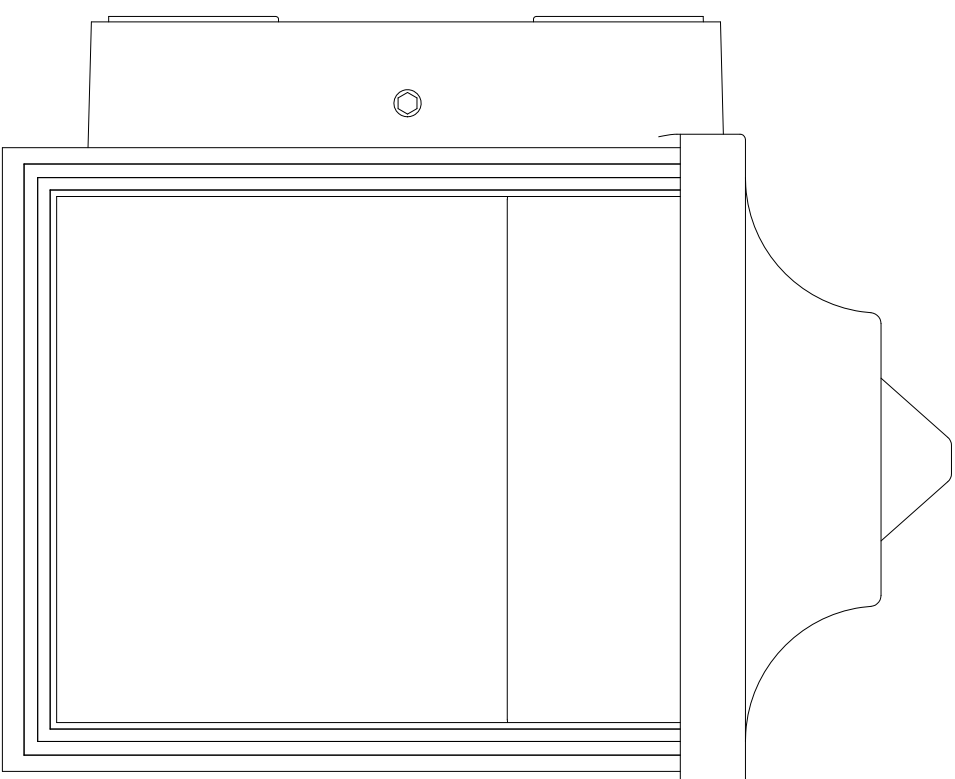

ZOE

wall

Compact, vintage look lantern. Fits in all traditional surroundings. Incorporated LED tile radiates a gentle & warm light.

5240101012
ZOE WS BK

CLASS I CE
IP54
LED 9W
330 Lumen
Die Cast Aluminum

A+

3000K

5240101012

SPECIFICATIONS

Design and finishing

Diffusor	Opal PC
Material	Heavy-duty die cast Aluminium
Colour	Black

Technical specifications

Light source	LED LEXTAR 3030
Colour Temp.	3000K
Power	9W
IP index	IP54
Output	330LM

Packing

Unit box	15*13*19cm
N.W./G.W.	2.63kg/3.52kg
Export carton	32.5*28.5*21.5cm
PCS/CTN	4

Product size(mm)

120

142

175