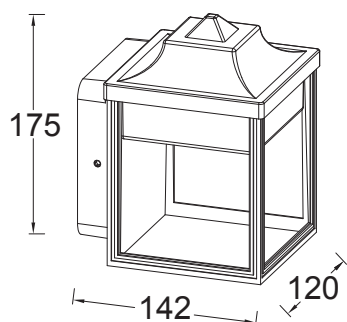

3000K

5240101012

SPECIFICATIONS

Design and finishing

Diffusor	Opal PC
Material	Heavy-duty die cast Aluminium
Colour	Black

Technical specifications

Light source	LED LEXTAR 3030
Colour Temp.	3000K
Power	9W
IP index	IP54
Output	330LM

Packing

Unit box	15*13*19cm
N.W./G.W.	2.63kg/3.52kg
Export carton	32.5*28.5*21.5cm
PCS/CTN	4

Product size(mm)

120

142

175