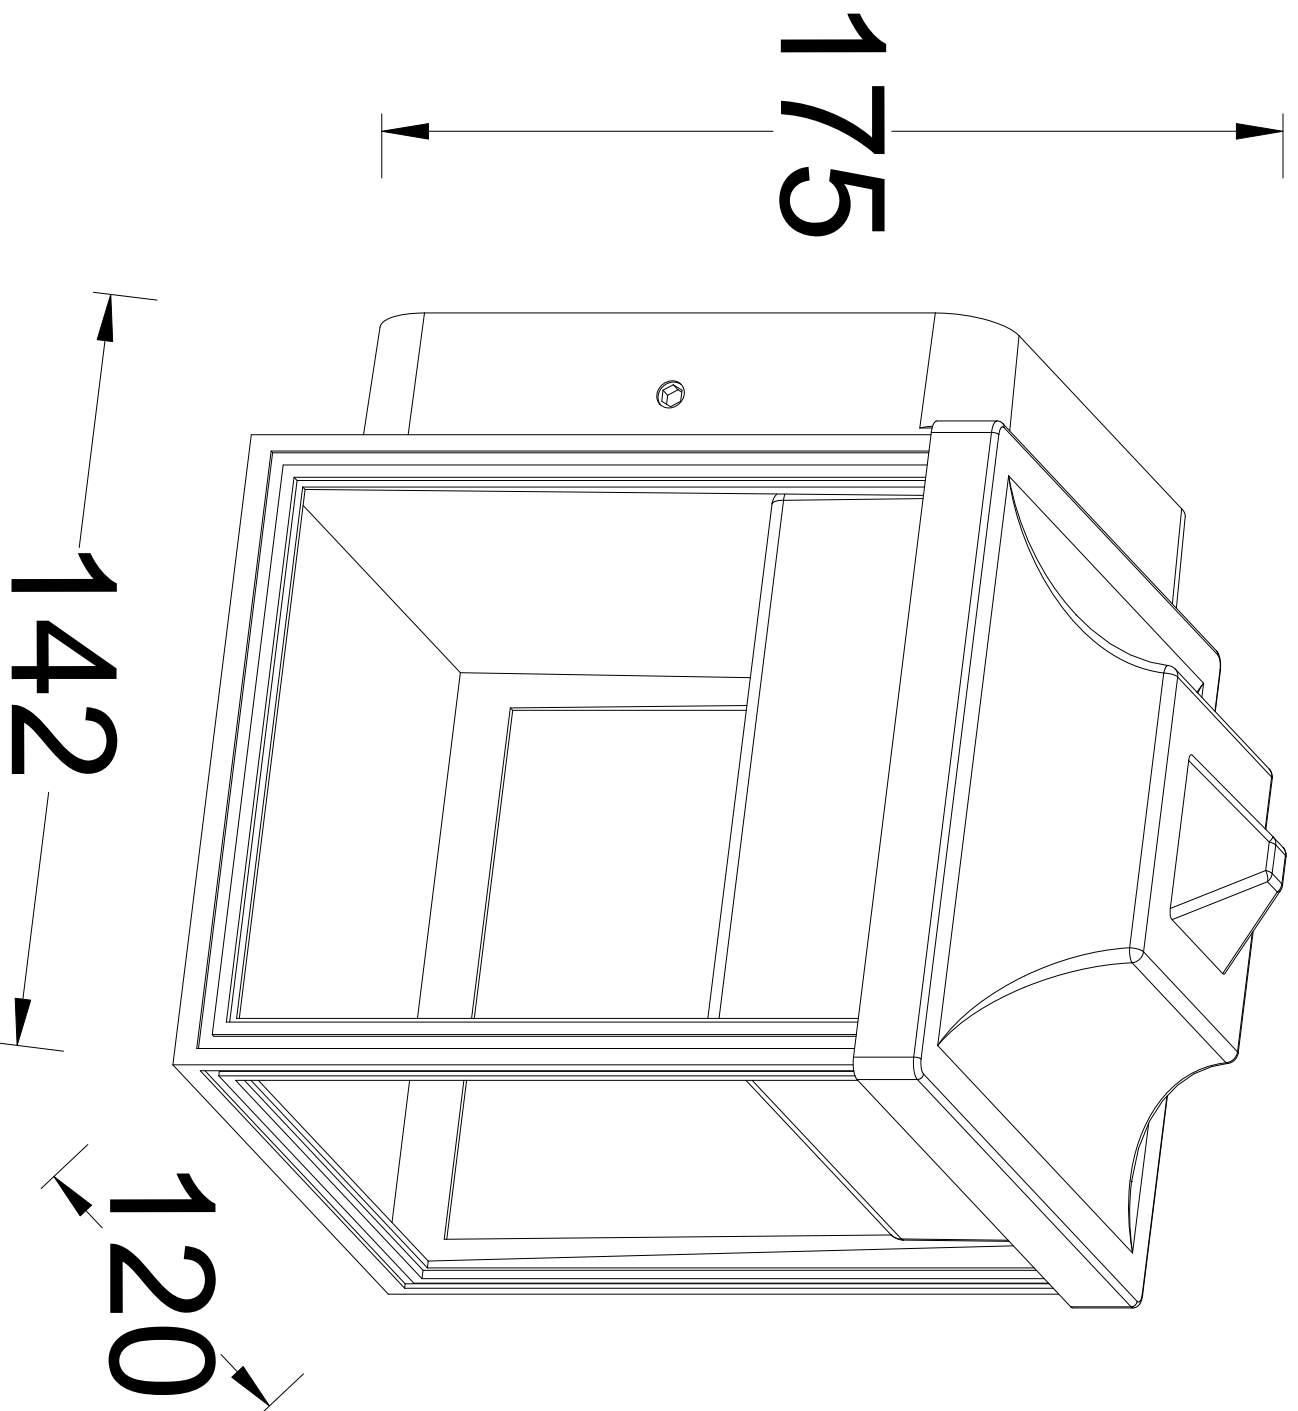

ZOE

wall

Compact, vintage look lantern. Fits in all traditional surroundings. Incorporated LED tile radiates a gentle & warm light.

5240101012
ZOE WS BK

CLASS I CE
IP54
LED 9W
330 Lumen
Die Cast Aluminum

A+

3000K

5240101012

SPECIFICATIONS

Design and finishing

Diffusor	Opal PC
Material	Heavy-duty die cast Aluminium
Colour	Black

Technical specifications

Light source	LED LEXTAR 3030
Colour Temp.	3000K
Power	9W
IP index	IP54
Output	330LM

Packing

Unit box	15*13*19cm
N.W./G.W.	2.63kg/3.52kg
Export carton	32.5*28.5*21.5cm
PCS/CTN	4

Product size(mm)

120

142

175