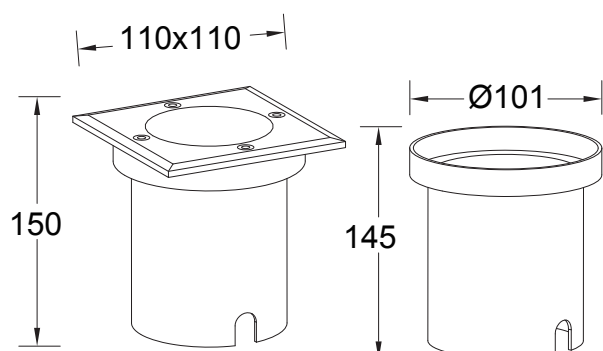

CLASS I CE
IP67
GU10 35W
11W CFL
Die Cast Aluminum
Stainless Steel

7005B LED

LED 5W
180 Lumen

7700521012

SPECIFICATIONS

Design and finishing

Diffusor	Clear Glass
Material	Heavy-duty die cast Aluminium
Colour	Stainless Steel

Technical specifications

Light source	GU10
Colour Temp.	N/A
Power	35W
IP index	IP67
Output	N/A

Packing

Unit box	11.5*11.5*16cm
N.W./G.W.	N/A
Export carton	48*36.5*18.5cm
PCS/CTN	12

Product size(mm)

110x110

150

145

Ø101