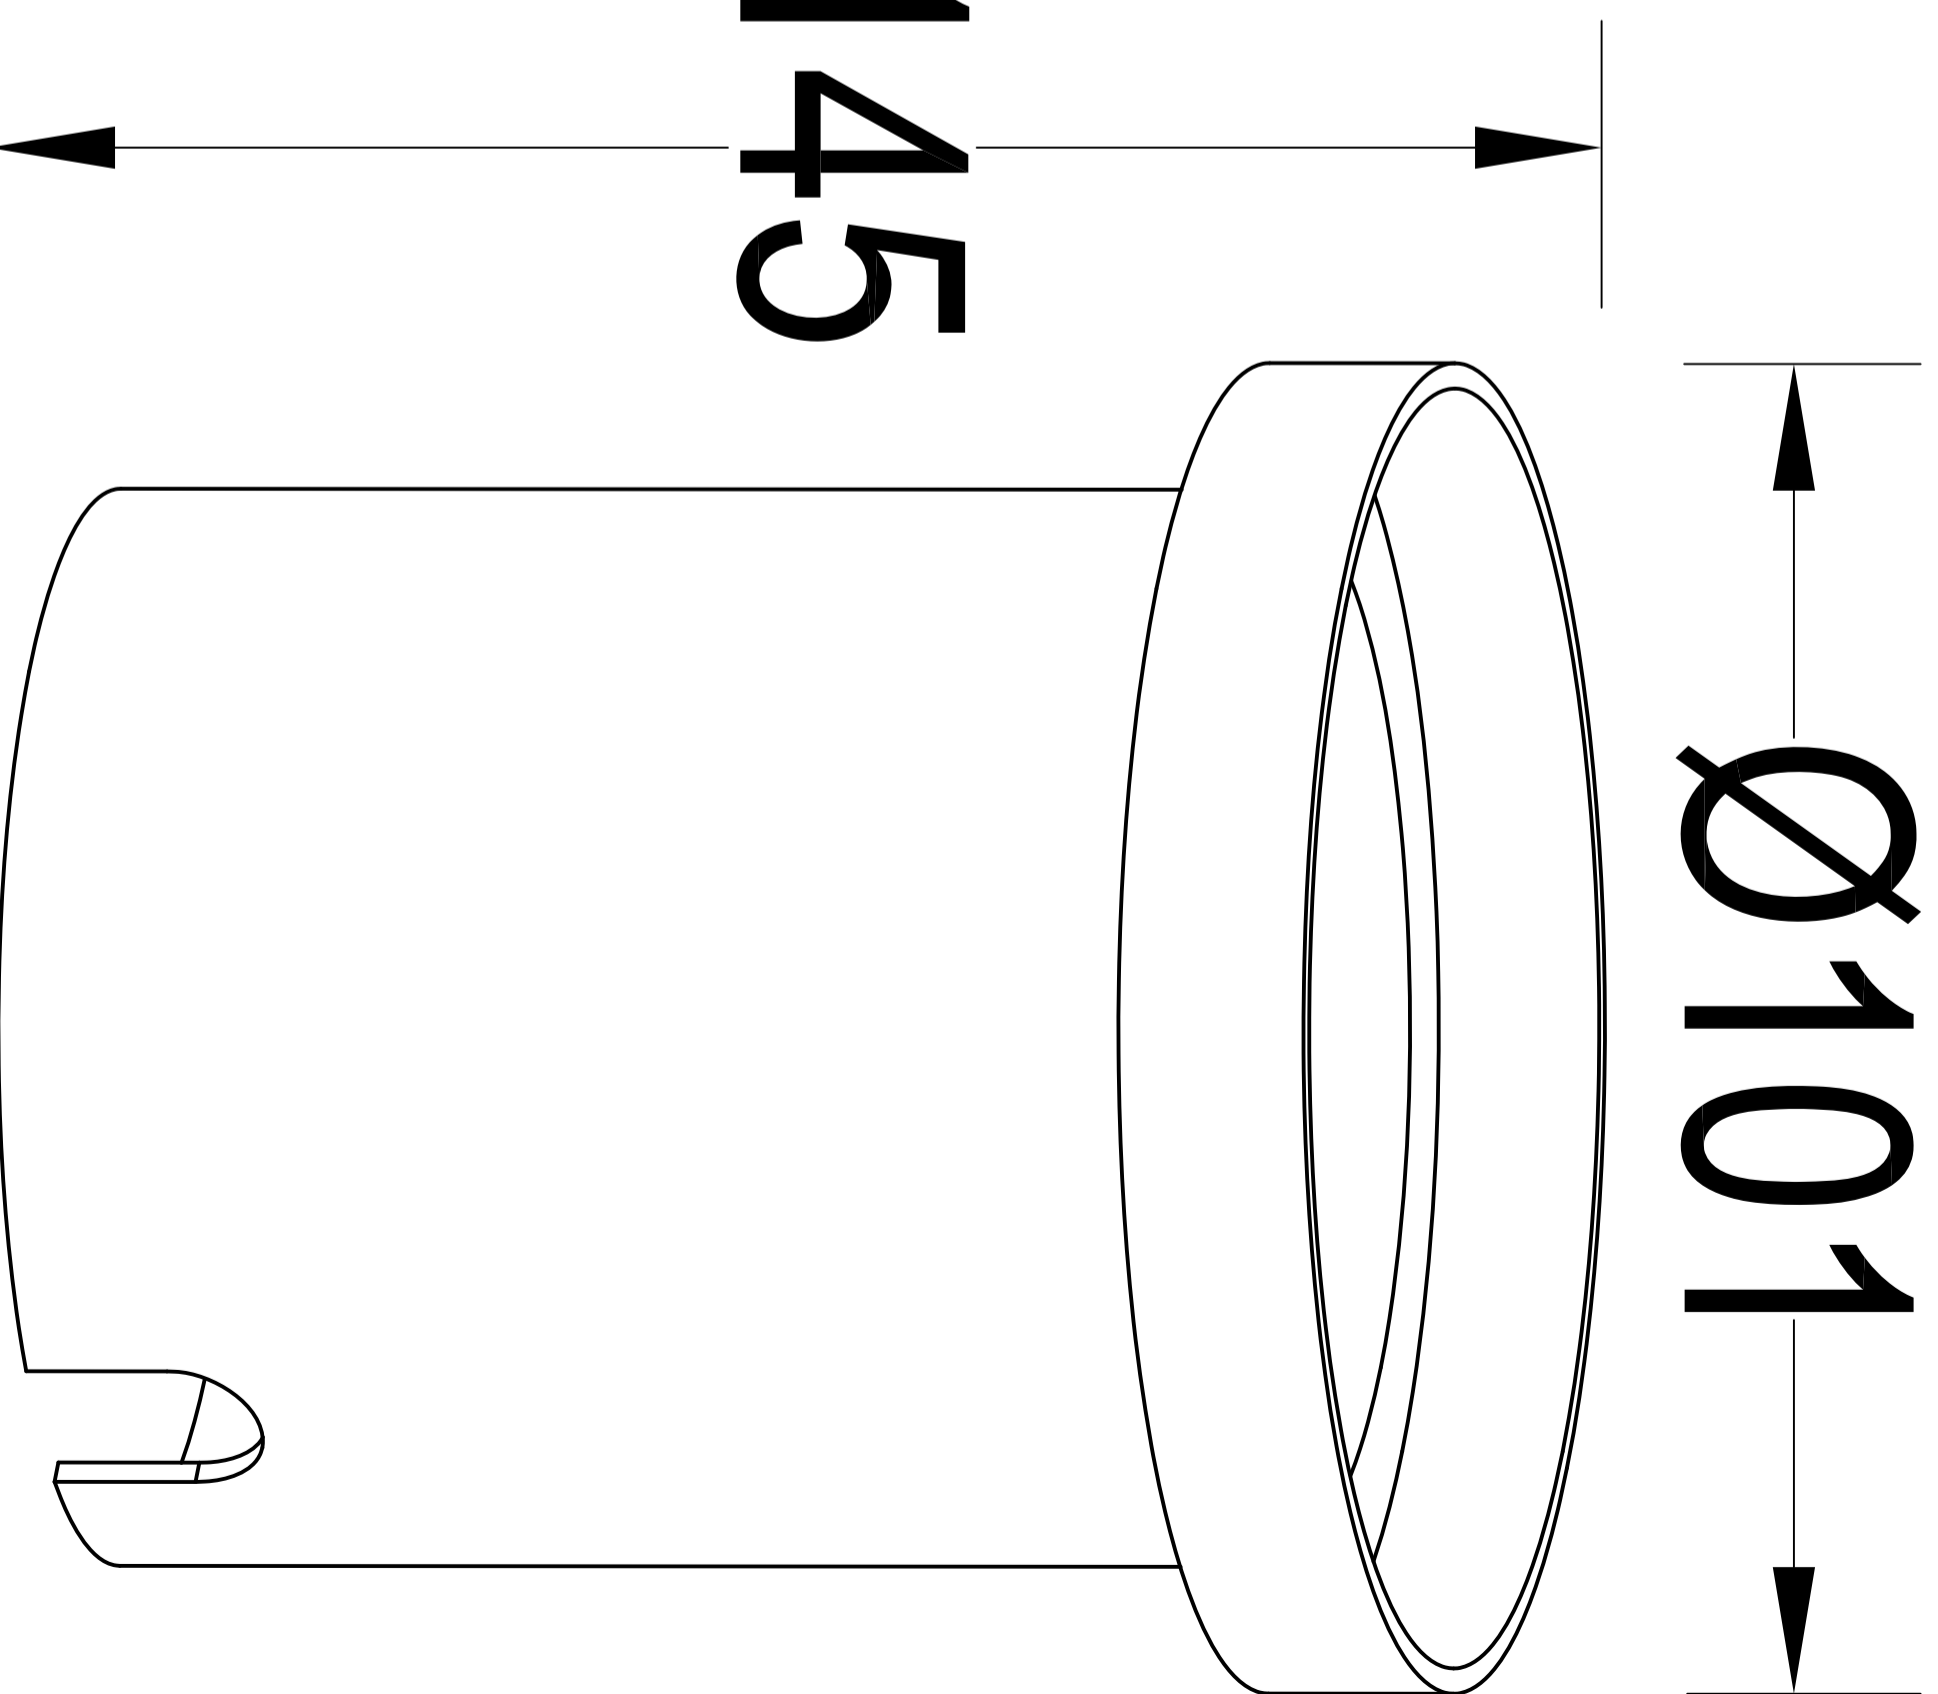

BERLIN

recessed ground

Round or square stainless recessed ground spot lights creating a nice effect to guide you along your driveway, pathway or terrace. Compact in size yet solid in construction, you can drive over it with your car.

CLASS I CE
IP67
GU10 35W
11W CFL
Die Cast Aluminum
Stainless Steel

7005B LED

LED 5W
180 Lumen

7700521012

SPECIFICATIONS

Design and finishing

Diffusor	Clear Glass
Material	Heavy-duty die cast Aluminium
Colour	Stainless Steel

Technical specifications

Light source	GU10
Colour Temp.	N/A
Power	35W
IP index	IP67
Output	N/A

Packing

Unit box	11.5*11.5*16cm
N.W./G.W.	N/A
Export carton	48*36.5*18.5cm
PCS/CTN	12

Product size(mm)

110x110

150

145

Ø101