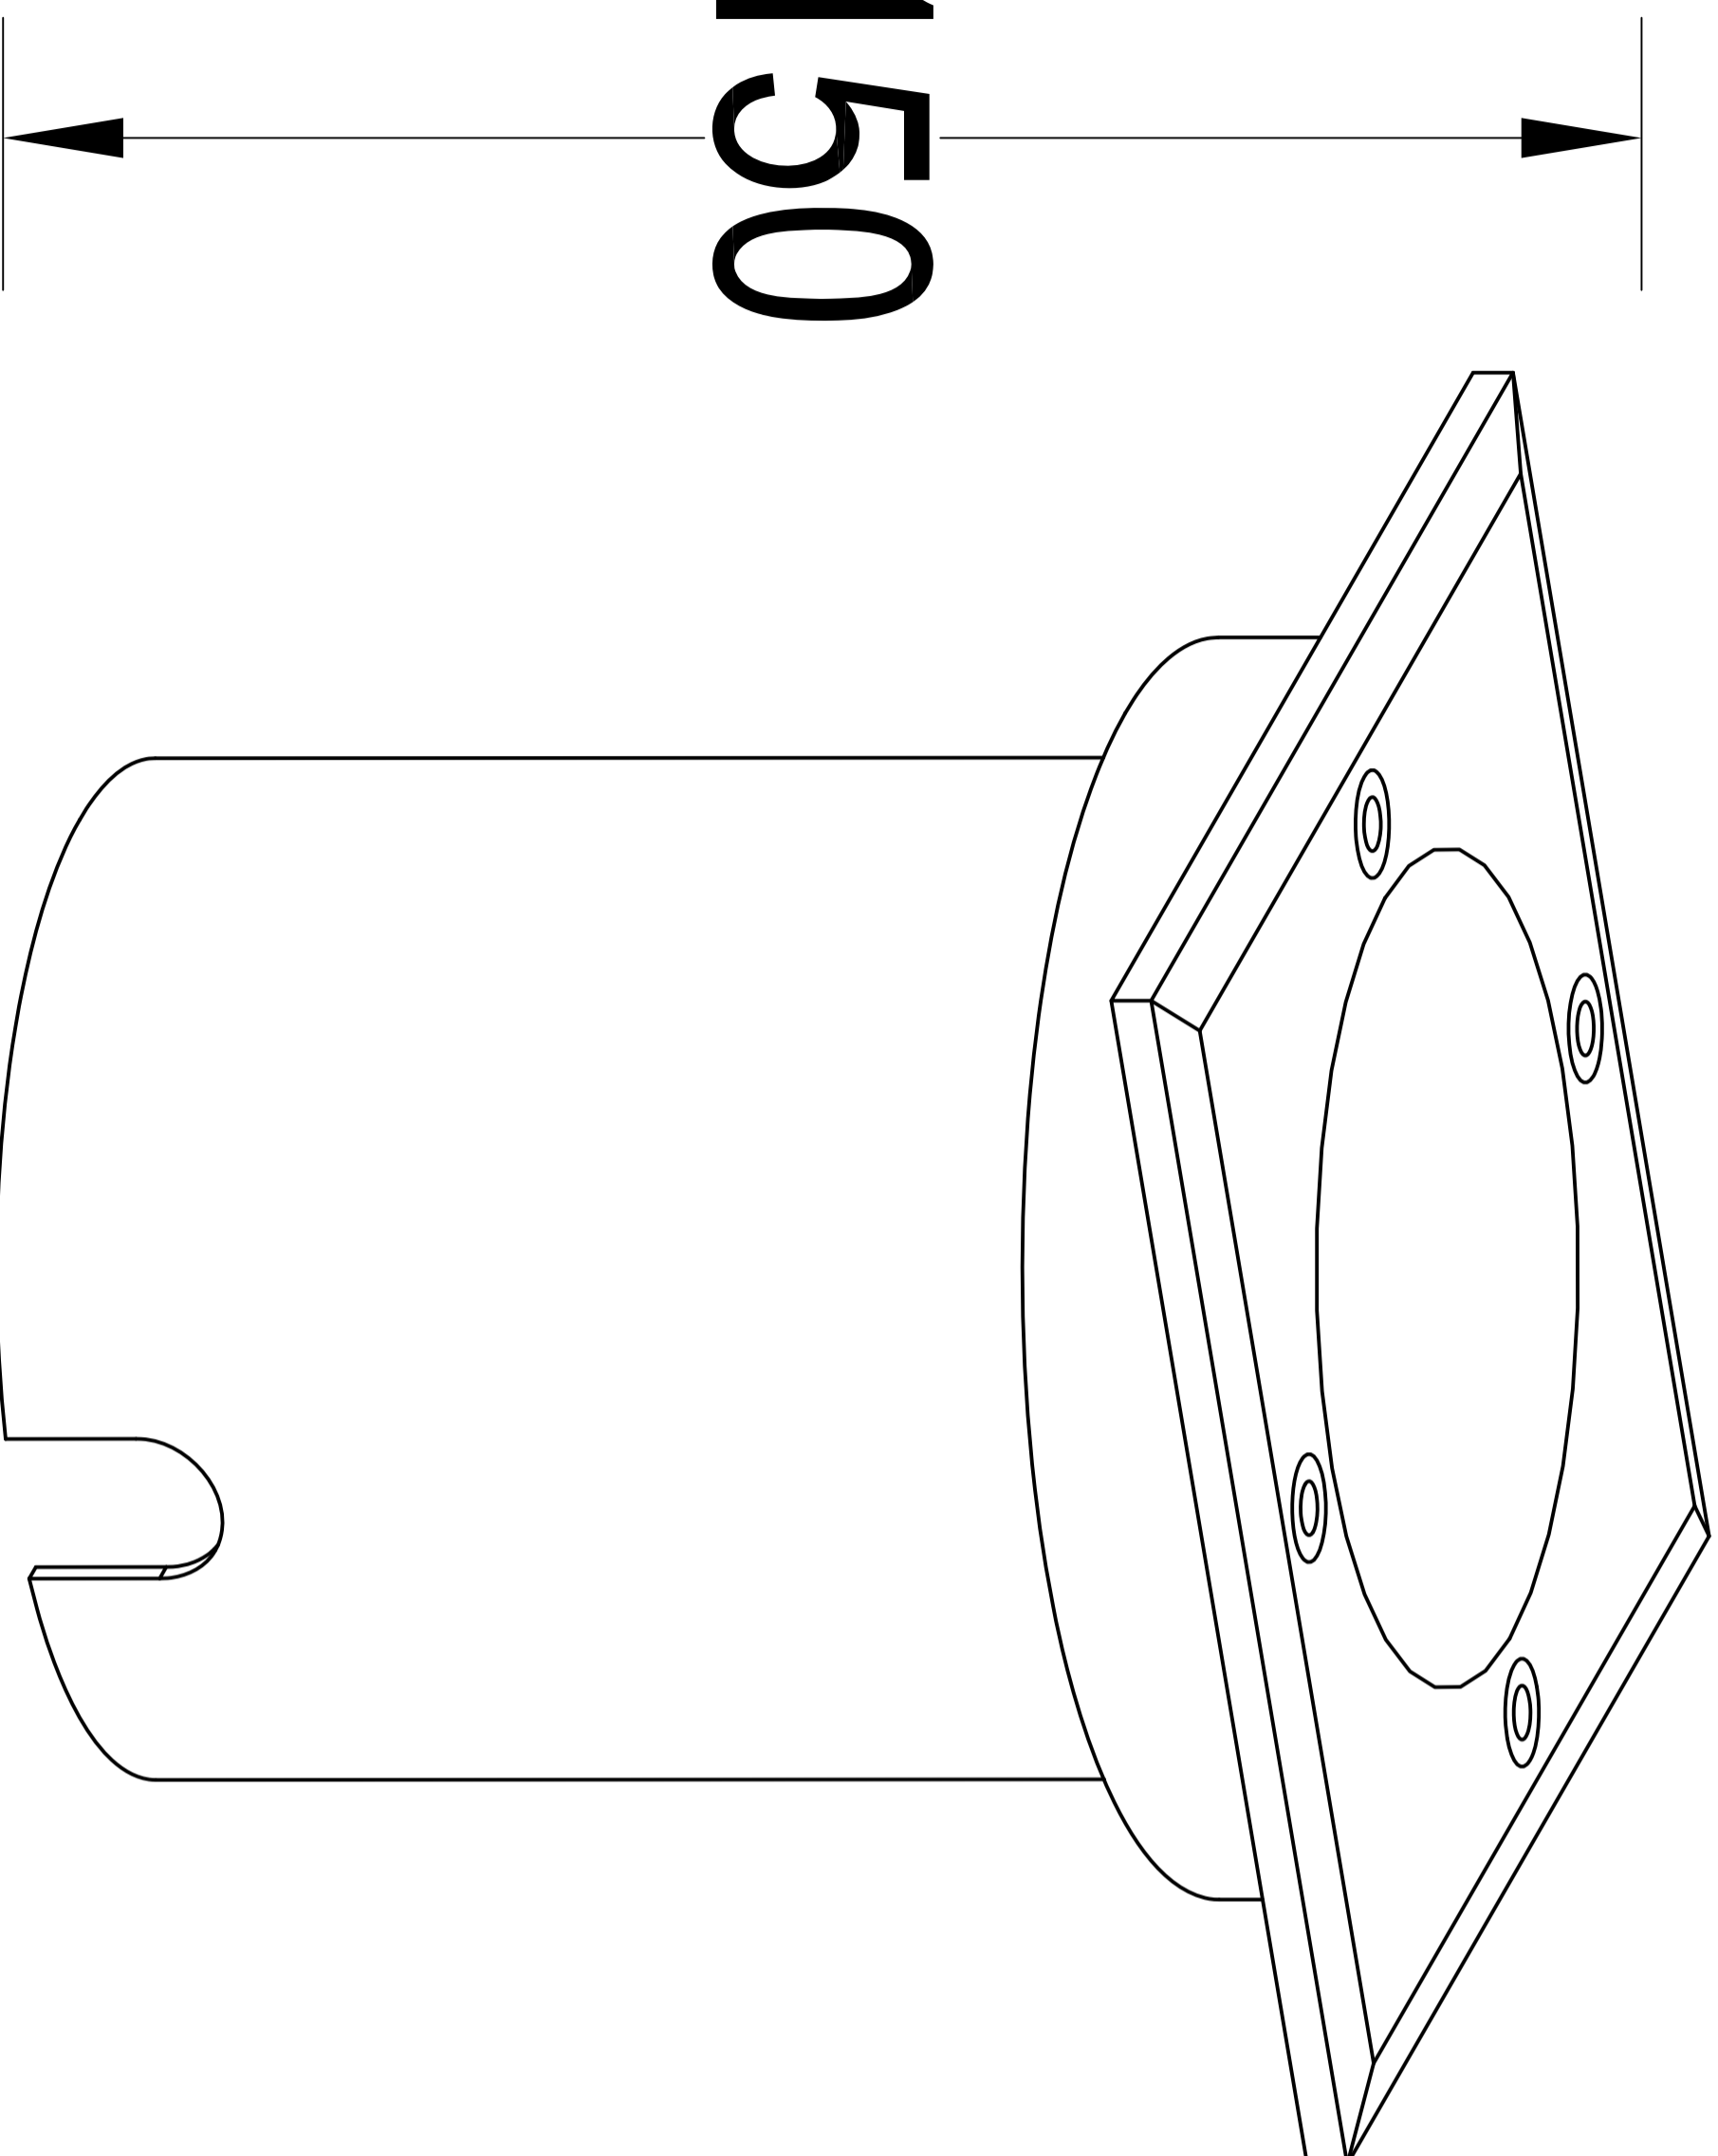

BERLIN

recessed ground

Round or square stainless recessed ground spot lights creating a nice effect to guide you along your driveway, pathway or terrace. Compact in size yet solid in construction, you can drive over it with your car.

CLASS I CE
IP67
GU10 35W
11W CFL
Die Cast Aluminum
Stainless Steel

7005B LED

LED 5W
180 Lumen

7700521012

SPECIFICATIONS

Design and finishing

Diffusor	Clear Glass
Material	Heavy-duty die cast Aluminium
Colour	Stainless Steel

Technical specifications

Light source	GU10
Colour Temp.	N/A
Power	35W
IP index	IP67
Output	N/A

Packing

Unit box	11.5*11.5*16cm
N.W./G.W.	N/A
Export carton	48*36.5*18.5cm
PCS/CTN	12

Product size(mm)

110x110