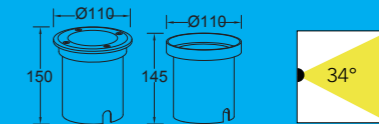

7005A/B LED

7005A/B GU10

2000kgs

7005A GU10

CLASS I CE
IP67
GU10 35W
11W CFL
Die Cast Aluminum
Stainless Steel

7005A LED

LED 5W
180 Lumen

7005B GU10

CLASS I CE
IP67
GU10 35W
11W CFL
Die Cast Aluminum
Stainless Steel

7005B LED

LED 5W
180 Lumen

7700521012

SPECIFICATIONS

Design and finishing

Diffusor	Clear Glass
Material	Heavy-duty die cast Aluminium
Colour	Stainless Steel

Technical specifications

Light source	GU10
Colour Temp.	N/A
Power	35W
IP index	IP67
Output	N/A

Packing

Unit box	11.5*11.5*16cm
N.W./G.W.	N/A
Export carton	48*36.5*18.5cm
PCS/CTN	12

Product size(mm)

110x110