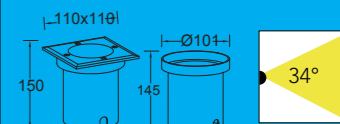

7005A/B LED

7005A/B GU10

2000kgs

7005A GU10

CLASS I CE
IP67
GU10 35W
11W CFL
Die Cast Aluminum
Stainless Steel

7005A LED

LED 5W
180 Lumen

7005B GU10

CLASS I CE
IP67
GU10 35W
11W CFL
Die Cast Aluminum
Stainless Steel

7005B LED

LED 5W
180 Lumen

7700521012

SPECIFICATIONS

Design and finishing

Diffusor	Clear Glass
Material	Heavy-duty die cast Aluminium
Colour	Stainless Steel

Technical specifications

Light source	GU10
Colour Temp.	N/A
Power	35W
IP index	IP67
Output	N/A

Packing

Unit box	11.5*11.5*16cm
N.W./G.W.	N/A
Export carton	48*36.5*18.5cm
PCS/CTN	12

Product size(mm)

110x110